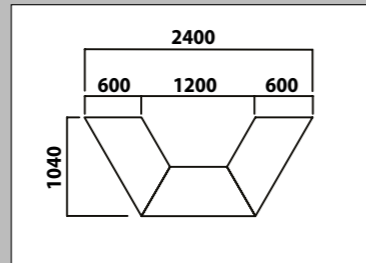

UCT126
Cluster dimensions