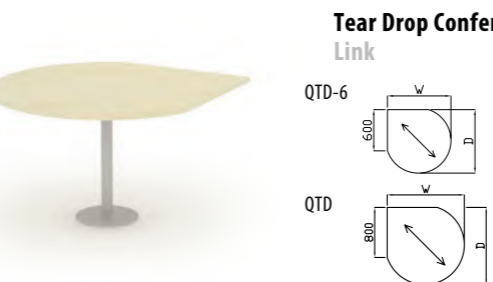

Code	W x D x H	Price £		
		QTD-6	924 x 924 x 725	£526
QTD	1232 x 1232 x 725	£526