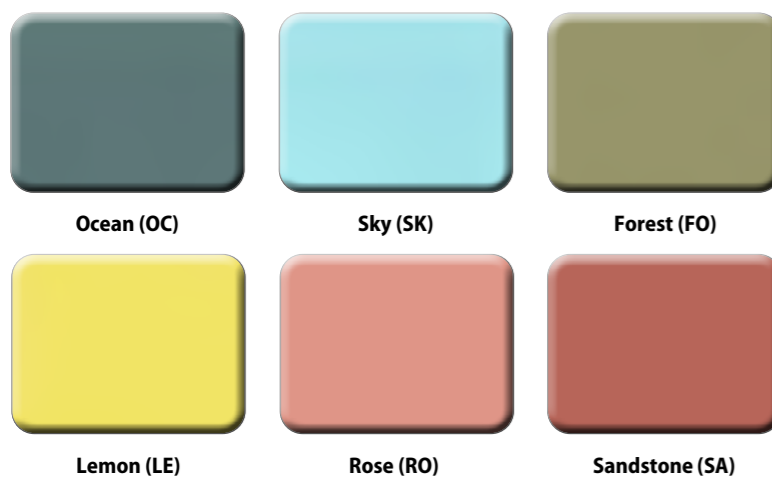

from £229
page 331

FORM - high back sofas

from £2250
page 333

FORM - high back booth

from £4800
page 333

Colour Swatches 2022

Board finishes - 25mm & 18mm

Pastel Colours - 18mm Only (Storage Doors & Fascias, Matrix Accessories)