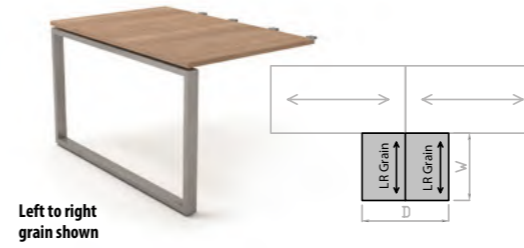

Double iBench Return Kit

Code	Grain	W x D x H	Price
BRD6	FB or LR	600 x 1200 x 725	£571
BRD8	FB or LR	800 x 1200 x 725	£601
BRD10	FB or LR	1000 x 1200 x 725	£635
BRD12	FB or LR	1200 x 1200 x 725	£638

Fixed or Sliding Cable Trays

Single or Double frames