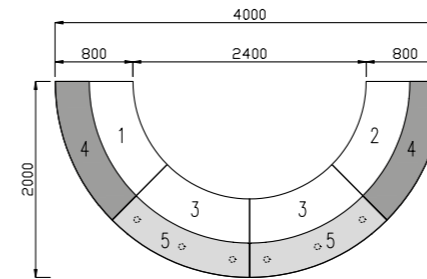

Reception Tables

Circular reception table

Code	W x D x H	Top	Price £
5101	550 x 550 x 400	MFC	£334
5101-C	550 x 550 x 385	Clear Glass	£405

Eliptical reception table

Code	W x D x H	Top	Price £
5102	1000 x 500 x 400	MFC	£378
5102-C	1000 x 500 x 385	Clear Glass	£521

Square and rectangular reception tables

Code	W x D x H	Top	Price £
5103	600 x 600 x 400	MFC	£378
5103-C	600 x 600 x 385	Clear Glass	£521
5106	800 x 450 x 400	MFC	£378
5106-C	800 x 450 x 385	Clear Glass	£521

Kidney reception table

Code	W x D x H	Top	Price £
5104	1020 x 570 x 400	MFC	£393
5104-C	1020 x 570 x 385	Clear Glass	£544

Triangular reception table

Code	W x D x H	Top	Price £
5105	618 x 581 x 400	MFC	£370
5105-C	618 x 581 x 385	Clear Glass	£498

Receptiv Example Configurations

ID	Qty	Code	Hand	Description	Price
1	1	2057	LH	base unit	£924
2	1	2057	RH	base unit	£924
3	2	5065	-	base unit	£924
4	2	1146	-	top unit	£471
5	2	1512-C	-	executive glass shelf	£711
Total					£6060