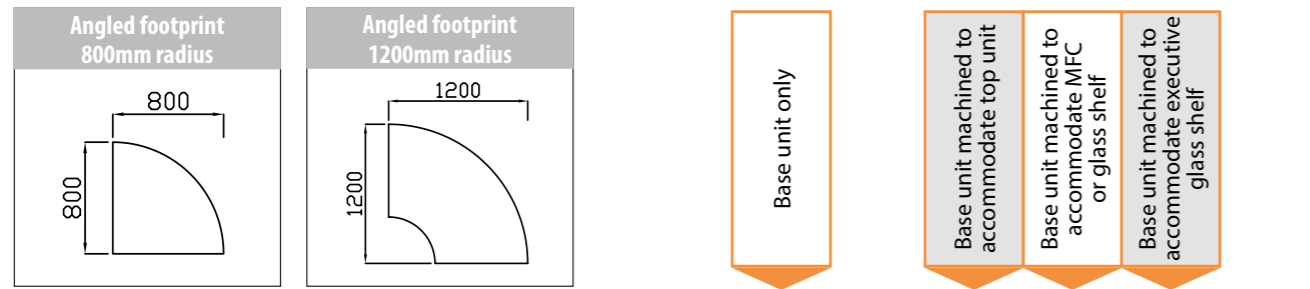

Top units, MFC or Glass shelves are supplied separately

90° Base Units 800mm Deep

800mm Radius base unit supplied with 1 cut back leg and 1 full panel leg

W x D x H	Hand	Code	Price	Code	Code	Code	Code	Price
1131 x 800 x 725	L or R	1051	£724	2051	3051	5051		£756