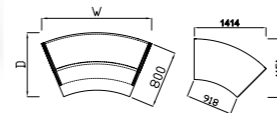

45° 2000mm Radius base unit supplied with 2 cut back legs

Code	Hand	W x D x H	Price £
1043	-	1531 x 891 x 725	£861