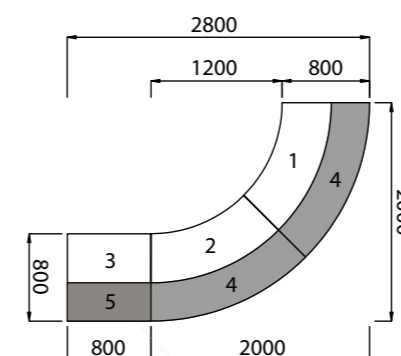

ID	Qty	Code	Hand	Description	Price
1	1	2218	-	base unit cupboard	£608
2	1	Q-TMP3	-	mobile pedestal	£270
3	1	2005	RH	base unit	£576
4	1	5007	-	base unit	£480
5	1	5018	-	base unit	£967
6	1	1093	LH	DDA base unit	£479
7	1	1102	-	top unit	£322
8	1	1227	-	pigeon hole unit	£432
9	1	1105	-	top unit	£387
10	1	1207	-	tray unit	£226
11	1	1501	-	executive glass shelf	£432
12	1	1508	-	executive glass shelf	£809
Total					£5988

ID	Qty	Code	Hand	Description	Price
1	1	2057	RH	base unit	£924
2	1	2065	-	base unit	£924
3	1	2001	LH	base unit	£480
4	2	1846-C	-	top unit	£882
5	1	1701-C	-	top unit	£567
Total					£4659