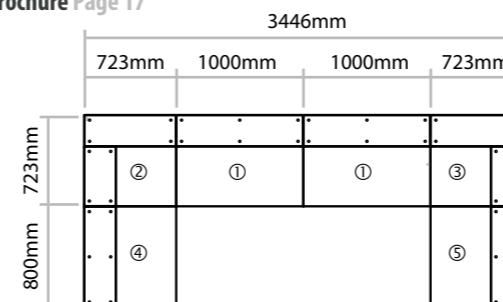

Brochure Page 17

ID	Qty	Hand	Code	Price
1	2		AFHU2B107-G-HP	£1318
2	1	LH	AFHCU2B7-G-L-HP	£1630
3	1	RH	AFHCU2B7-G-R-HP	£1630
4	1	RH	AFHU1B87-G-R-HP	£1258
5	1	LH	AFHU1B87-G-L-HP	£1258
Total				£8412