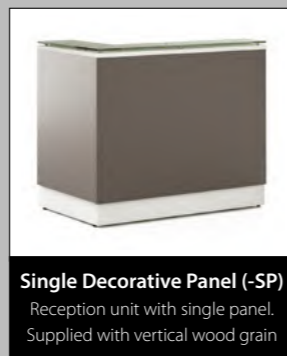

Pastels for Decor Panels: Ocean (OC), Sky (SK), Forest (FO), Lemon (LE), Rose (RO), Sandstone (SA)

Codes for Cable Port finishes:

White (W), Silver (S), Black (BL)

No Decorative Panel
Reception unit with matching or contrasting top shelf finish