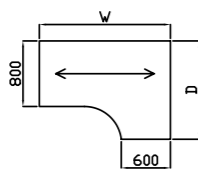

Codes for trim finishes:

White (W), Silver (S), Black (BL), Grey (G)

Sirius Cantilever Desking

Right hand shown

Radial Workstation

Code	Hand	W x D x H	Price £
SPW14X	L or R	1400 x 1200 x 725	£439
SPW16X	L or R	1600 x 1200 x 725	£460
SPW18X	L or R	1800 x 1200 x 725	£527