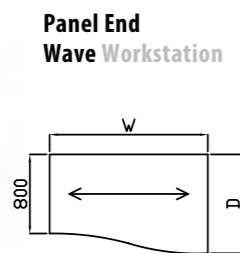

Right hand shown

Code	Hand	W x D x H	Price £
OW10X	L or R	1000 x 1000 x 725	£324
OW12X	L or R	1200 x 1000 x 725	£339
OW14X	L or R	1400 x 1000 x 725	£356
OW16X	L or R	1600 x 1000 x 725	£365
OW18X	L or R	1800 x 1000 x 725	£396