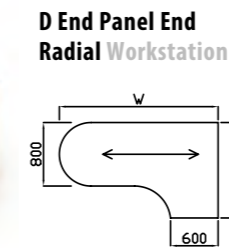

Odyssey Panel End Desking

Right hand shown

Code	Hand	W x D x H	Price £
OSPW20DX	L or R	2000 x 1200 x 725	£718