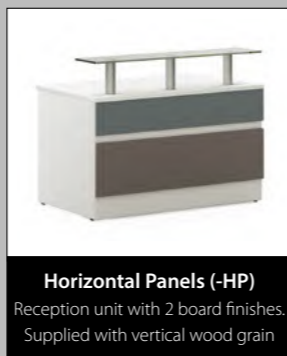

Single Decorative Panel (-SP)
Reception unit with single panel.
Supplied with vertical wood grain

Horizontal Panels (-HP)
Reception unit with 2 board finishes.
Supplied with vertical wood grain

Desk High Units inc Glass Shelf - 935mm High

Straight Units have Decorative Panels on the front panel only

Please specify counter front style and colour finishes when ordering

Description	Code	Handing	W x D x H	No Panel	(-SP)	(-HP)
Desk Height Straight Unit 1 Cut Back Leg & 1 Full Panel Leg	ADHU1B87-G	L or R	800 x 723 x 935mm	£911	£1118	£1118
	ADHU1B107-G	L or R	1000 x 723 x 935mm	£951	£1175	£1175
	ADHU1B127-G	L or R	1200 x 723 x 935mm	£1007	£1249	£1249
	ADHU1B147-G	L or R	1400 x 723 x 935mm	£1050	£1308	£1308
	ADHU1B167-G	L or R	1600 x 723 x 935mm	£1128	£1404	£1404
	ADHU1B187-G	L or R	1800 x 723 x 935mm	£1230	£1515	£1515
Desk Height Straight Unit 2 Cut Back Legs	ADHU2B87-G		800 x 723 x 935mm	£911	£1118	£1118
	ADHU2B107-G		1000 x 723 x 935mm	£951	£1175	£1175
	ADHU2B127-G		1200 x 723 x 935mm	£1007	£1249	£1249
	ADHU2B147-G		1400 x 723 x 935mm	£1050	£1308	£1308
	ADHU2B167-G		1600 x 723 x 935mm	£1128	£1404	£1404
	ADHU2B187-G		1800 x 723 x 935mm	£1230	£1515	£1515
Desk Height Straight Unit 2 Full Panel Legs	ADHU87-G		800 x 723 x 935mm	£911	£1118	£1118
	ADHU107-G		1000 x 723 x 935mm	£951	£1175	£1175
	ADHU127-G		1200 x 723 x 935mm	£1007	£1249	£1249
	ADHU147-G		1400 x 723 x 935mm	£1050	£1308	£1308
	ADHU167-G		1600 x 723 x 935mm	£1128	£1404	£1404
	ADHU187-G		1800 x 723 x 935mm	£1230	£1515	£1515

Codes for board finishes:
Walnut (N), Canadian Maple (CM), Japanese Ash (J), Beech (B), Light Oak (LO), Silver (S), Grey (G), White (W), Santiago Cherry (SC), Stone Oak (SO), Black (BL), Anthracite (AN), Verade Oak (VO), Slate (ST), Nebraska Oak (NO), Natural (NA), Nordic (RD), Rustic (R)
Pastels for Decor Panels: Ocean (OC), Sky (SK), Forest (FO), Lemon (LE), Rose (RO), Sandstone (SA)

Codes for trim finishes:
White (W), Silver (S), Black (BL)

Desk High Units inc Glass Shelf - 935mm High

Corner Units have Decorative Panels on the front and return panels

Please specify counter front style and colour finishes when ordering

Description	Code	Handing	W x D x H	No Panel	(-SP)	(-HP)
Desk Height Corner Unit 2 Cut Back Legs Right Hand Unit as line drawing	ADHCU2B7-G	R	723 x 723 x 935mm	£1250	£1509	£1509
Desk Height Corner Unit 2 Cut Back Legs Left Hand Unit as line drawing	ADHCU2B7-G	L	723 x 723 x 935mm	£1250	£1509	£1509