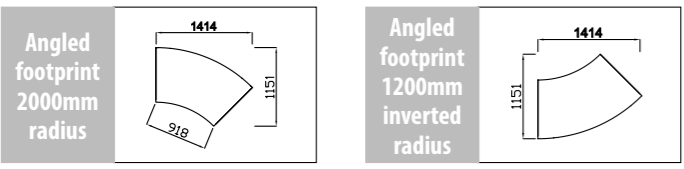

45° Base Units 800mm Deep

Base unit only

Base unit machined to accommodate top unit

Base unit machined to accommodate MFC or glass shelf

Base unit machined to accommodate executive glass shelf