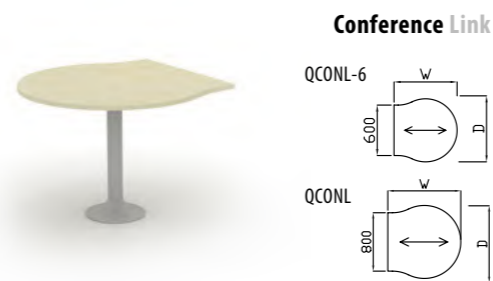

Conference Links

Code	W x D x H	Price £		
		QCONL-6	800 x 800 x 725	£449
QCONL	1000 x 1000 x 725	£449