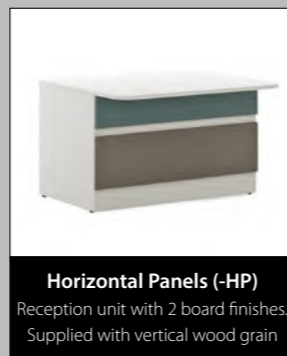

Single Decorative Panel (-SP)
Reception unit with single panel.
Supplied with vertical wood grain

Horizontal Panels (-HP)
Reception unit with 2 board finishes.
Supplied with vertical wood grain

Disabled Access Units - 725mm High

Straight Units have Decorative Panels on the front panel only

Please specify counter front style and colour finishes when ordering

Description	Code	Handing	W x D x H	No Panel	(-SP)	(-HP)
LH Shown Disabled Access Desk Height Straight Unit 1 Cut Back Leg & 1 Full Panel Leg	ADDA1B87	L or R	800 x 1000 x 725mm	£530	£736	£736
	ADDA1B107	L or R	1000 x 1000 x 725mm	£567	£790	£790
	ADDA1B127	L or R	1200 x 1000 x 725mm	£607	£849	£849
	ADDA1B147	L or R	1400 x 1000 x 725mm	£647	£906	£906
	ADDA1B167	L or R	1600 x 1000 x 725mm	£687	£963	£963
Disabled Access Desk Height Straight Unit 2 Cut Back Legs	ADDA2B87		800 x 1000 x 725mm	£530	£736	£736
	ADDA2B107		1000 x 1000 x 725mm	£567	£790	£790
	ADDA2B127		1200 x 1000 x 725mm	£607	£849	£849
	ADDA2B147		1400 x 1000 x 725mm	£647	£906	£906
	ADDA2B167		1600 x 1000 x 725mm	£687	£963	£963
Disabled Access Desk Height Straight Unit 2 Full Panel Legs	ADDA87		800 x 1000 x 725mm	£530	£736	£736
	ADDA107		1000 x 1000 x 725mm	£567	£790	£790
	ADDA127		1200 x 1000 x 725mm	£607	£849	£849
	ADDA147		1400 x 1000 x 725mm	£647	£906	£906
	ADDA167		1600 x 1000 x 725mm	£687	£963	£963

Important Handing Information Straight Units are handed by the cut back leg.