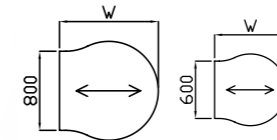

Conference End

Code	Hand	W x D x H	Price £
1050	-	1000 x 1000 x 725	£539
1050-6	-	800 x 800 x 725	£539