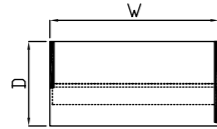

Base unit supplied with 1 cut back leg and 1 full panel leg

Code	Hand	W x D x H	Price £
1093	L or R	1200 x 800 x 725	£479
1094	L or R	1400 x 800 x 725	£492
1042	L or R	1600 x 800 x 725	£510