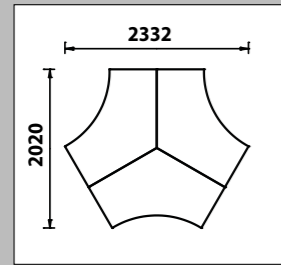

HCL-SEG36X
120° Segment Cluster