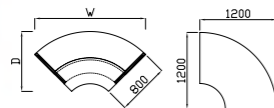

90° 1200mm Radius base unit supplied with 2 cut back legs

Code	Hand	W x D x H	Price £
1045	-	1697 x 917 x 725	£937

Codes for board finishes:
Walnut (N), Canadian Maple (CM), Japanese Ash (J), Beech (B), Light Oak (LO), Silver (S), Grey (G), White (W), Santiago Cherry (SC), Stone Oak (SO), Black (BL), Anthracite (AN), Verade Oak (VO), Slate (ST), Nebraska Oak (NO), Natural (NA), Nordic (RD), Rustic (R)

Additional modesty Panel finishes only:
Silver (S), Mirror (M), Orange (OR), Green (GR)