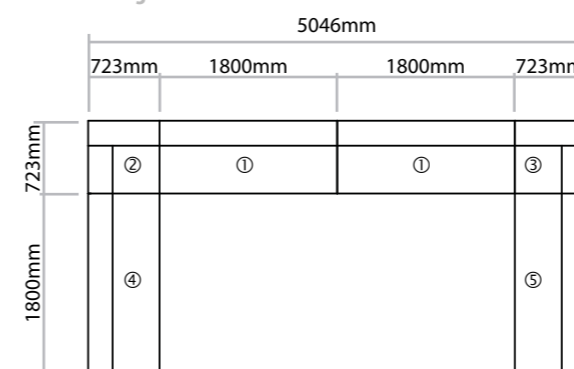

Allure Brochure Examples

Brochure Page 12

ID	Qty	Hand	Code	Price
1	2		AMU2B187-HP	£1284
2	1	LH	AFHCU2B7-L-HP	£1098
3	1	RH	AFHCU2B7-R-HP	£1098
4	1	RH	AFHU1B187-R-HP	£1304
5	1	LH	AFHU1B187-L-HP	£1304
Total				£7372

ID	Qty	Hand	Code	Price
1	1	RH	AMHU1B147-R-HP	£1131
2	1	LH	AFHU1B147-L-HP	£1147
Total				£2278