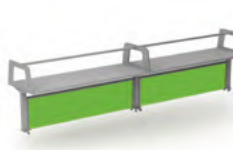

Double Frame

Code	Size	Band 1	Band 2
OHD20-T1	2 x 1000	£1462	£1487
OHD24-T1	2 x 1200	£1478	£1505
OHD28-T1	2 x 1400	£1507	£1540
OHD32-T1	2 x 1600	£1524	£1562
OHD36-T1	2 x 1800	£1550	£1599