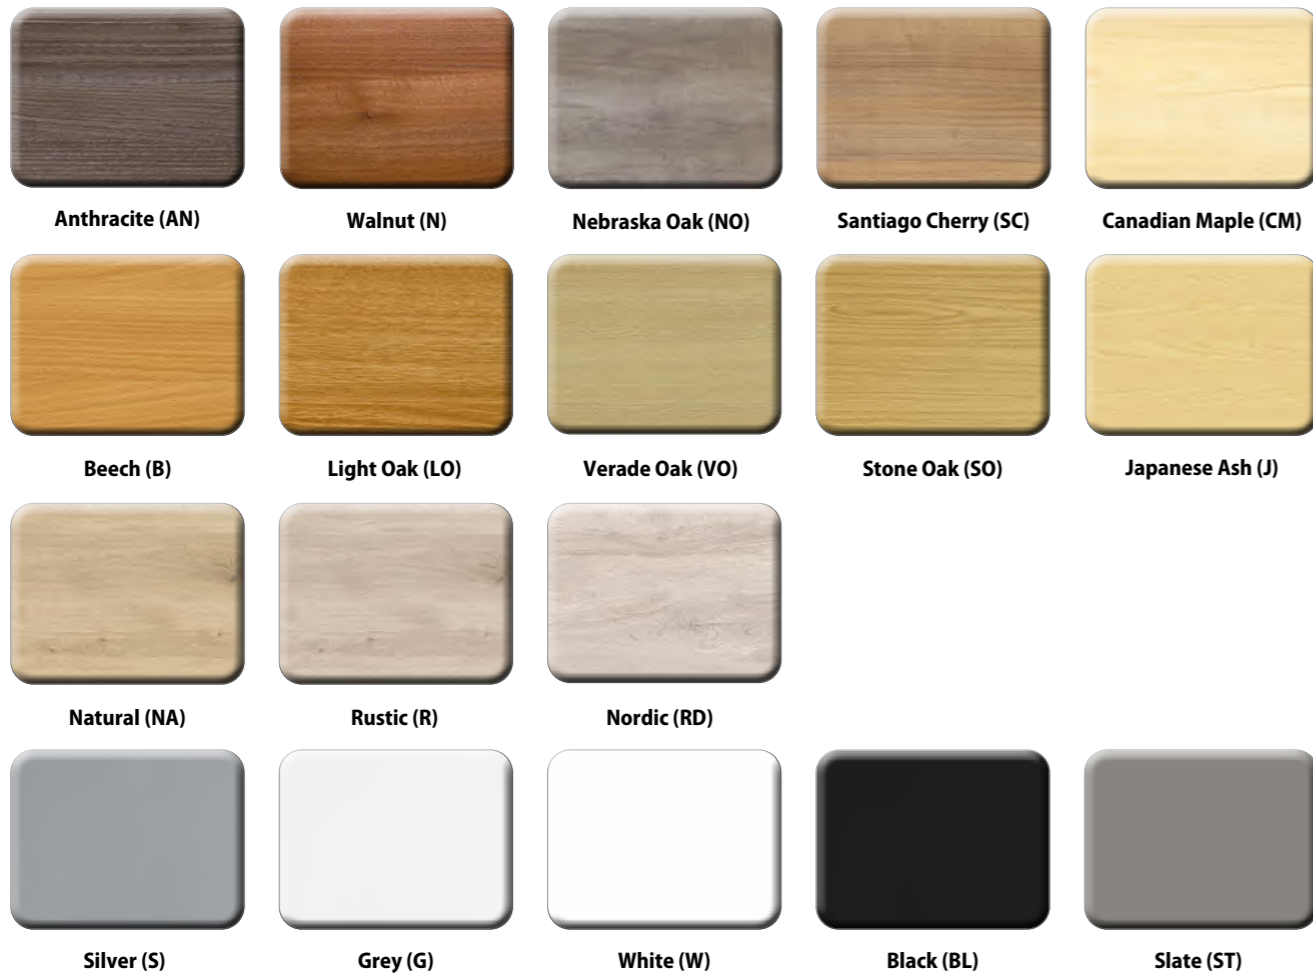

from £229
page 331

FORM - high back sofas

from £2250
page 333

FORM - high back booth

from £4800
page 333

Colour Swatches 2022

Board finishes - 25mm & 18mm

Pastel Colours - 18mm Only (Storage Doors & Fascias, Matrix Accessories)