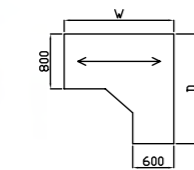

800mm Deep
Combination Radial
Workstation

Code	Hand	W x D x H	Price £
PCSPW14	L or R	1400 x 1600 x 725	£647
PCSPW16	L or R	1600 x 1600 x 725	£663