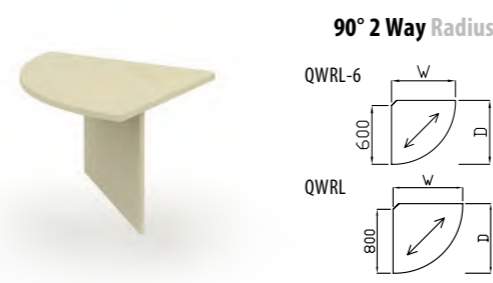

Code	W x D x H	Price £		
		QWRL-6	650 x 650 x 725	£214
QWRL	850 x 850 x 725	£214