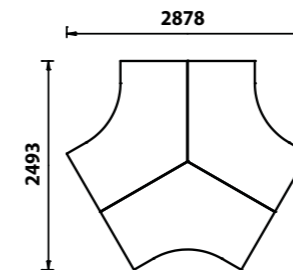

Codes for trim finishes:
White (W), Silver (S), Black (BL), Grey (G)

Sirius Cantilever Desking

120° Segment Workstation

Code	Hand	W x D x H	Price £
SEG38X	-	1200 x 800 x 725	£581

SEG38X 120° Segment Cluster

90° Segment Workstation

Code	Hand	W x D x H	Price £
SEG4X	-	1050 x 1050 x 725	£396

Return Workstation

Code	Hand	W x D x H	Price £
RU8X	-	800 x 600 x 725	£235
RUX	-	1000 x 600 x 725	£246

Printer Table

Code	Hand	W x D x H	Price £
PTX	-	800 x 800 x 725	£280