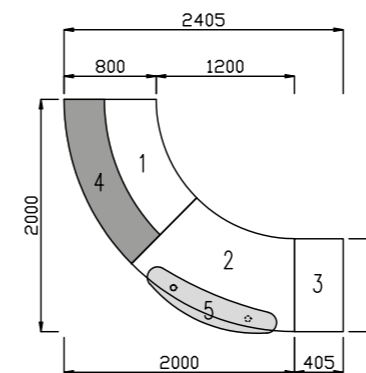

ID	Qty	Code	Hand	Description	Price
1	1	2057	LH	base unit	£924
2	1	3057	RH	base unit	£924
3	1	1213	-	pedestal base unit	£502
4	1	1146	-	top unit	£471
5	1	1305-C	-	clear shaped glass shelf	£509
Total					£3330