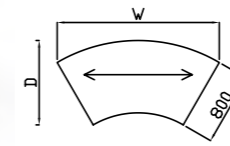

Code	Hand	W x D x H	Price £	
			S	C
QE18	-	1800 x 937 x 725	£538	£569