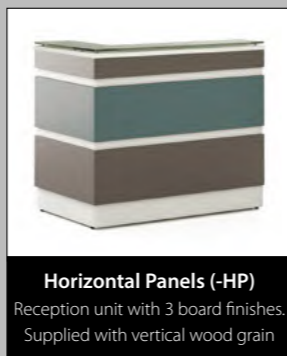

Single Decorative Panel (-SP)
Reception unit with single panel. Supplied with vertical wood grain

Horizontal Panels (-HP)
Reception unit with 3 board finishes. Supplied with vertical wood grain

Medium Height Units inc Glass Top Shelf - 1025mm High

Straight Units have Decorative Panels on the front panel only

Please specify counter front style and colour finishes when ordering

Description	Code	Handing	W x D x H	No Panel	(-SP)	(-HP)
LH Shown Medium Height Straight Unit inc Glass Top Shelf 1 Cut Back Leg & 1 Full Panel Leg	AMHU1B87-G	L or R	800 x 723 x 1025mm	£1038	£1245	£1245
	AMHU1B107-G	L or R	1000 x 723 x 1025mm	£1082	£1305	£1305
	AMHU1B127-G	L or R	1200 x 723 x 1025mm	£1135	£1377	£1377
	AMHU1B147-G	L or R	1400 x 723 x 1025mm	£1173	£1432	£1432
	AMHU1B167-G	L or R	1600 x 723 x 1025mm	£1294	£1570	£1570
	AMHU1B187-G	L or R	1800 x 723 x 1025mm	£1362	£1646	£1646
Medium Height Straight Unit inc Glass Top Shelf 2 Cut Back Legs	AMHU2B87-G		800 x 723 x 1025mm	£1038	£1245	£1245
	AMHU2B107-G		1000 x 723 x 1025mm	£1082	£1305	£1305
	AMHU2B127-G		1200 x 723 x 1025mm	£1135	£1377	£1377
	AMHU2B147-G		1400 x 723 x 1025mm	£1173	£1432	£1432
	AMHU2B167-G		1600 x 723 x 1025mm	£1294	£1570	£1570
	AMHU2B187-G		1800 x 723 x 1025mm	£1362	£1646	£1646
Medium Height Straight Unit inc Glass Top Shelf 2 Full Panel Legs	AMHU87-G		800 x 723 x 1025mm	£1038	£1245	£1245
	AMHU107-G		1000 x 723 x 1025mm	£1082	£1305	£1305
	AMHU127-G		1200 x 723 x 1025mm	£1135	£1377	£1377
	AMHU147-G		1400 x 723 x 1025mm	£1173	£1432	£1432
	AMHU167-G		1600 x 723 x 1025mm	£1294	£1570	£1570
	AMHU187-G		1800 x 723 x 1025mm	£1362	£1646	£1646

Important Handing Information

Straight Units are handed by the cut back leg.

Corner Units are handed by the direction of the return based on the COUNTER FRONT.

Corner Units have Decorative Panels on the front and return panels

Please specify counter front style and colour finishes when ordering

Description	Code	Handing	W x D x H	No Panel	(-SP)	(-HP)
RH Shown Medium Height Corner Unit inc Glass Top Shelf 1 Cut Back Leg & 1 Full Panel Leg The LONG edge is the front of the counter	AMHCU1B107-G	L or R	1000 x 723 x 1025mm	£1438	£1723	£1723
	AMHCU1B127-G	L or R	1200 x 723 x 1025mm	£1479	£1780	£1780
	AMHCU1B147-G	L or R	1400 x 723 x 1025mm	£1522	£1832	£1832
RH Shown Medium Height Corner Unit inc Glass Top Shelf 2 Cut Back Legs The LONG edge is the front of the counter	AMHCU2B7-G	L or R	723 x 723 x 1025mm	£1361	£1620	£1620
	AMHCU2B107-G	L or R	1000 x 723 x 1025mm	£1438	£1723	£1723
	AMHCU2B127-G	L or R	1200 x 723 x 1025mm	£1479	£1780	£1780
AMHCU2B147-G	L or R	1400 x 723 x 1025mm	£1522	£1832	£1832	
LH Shown Medium Height Corner Unit inc Glass Top Shelf 1 Cut Back Leg & 1 Full Panel Leg The SHORT edge is the front of the counter	AMHCU1B710-G	L or R	723 x 1000 x 1025mm	£1438	£1723	£1723
	AMHCU1B712-G	L or R	723 x 1200 x 1025mm	£1479	£1780	£1780
	AMHCU1B714-G	L or R	723 x 1400 x 1025mm	£1522	£1832	£1832
LH Shown Medium Height Corner Unit inc Glass Top Shelf 2 Cut Back Legs The SHORT edge is the front of the counter	AMHCU2B710-G	L or R	723 x 1000 x 1025mm	£1438	£1723	£1723
	AMHCU2B712-G	L or R	723 x 1200 x 1025mm	£1479	£1780	£1780
	AMHCU2B714-G	L or R	723 x 1400 x 1025mm	£1522	£1832	£1832