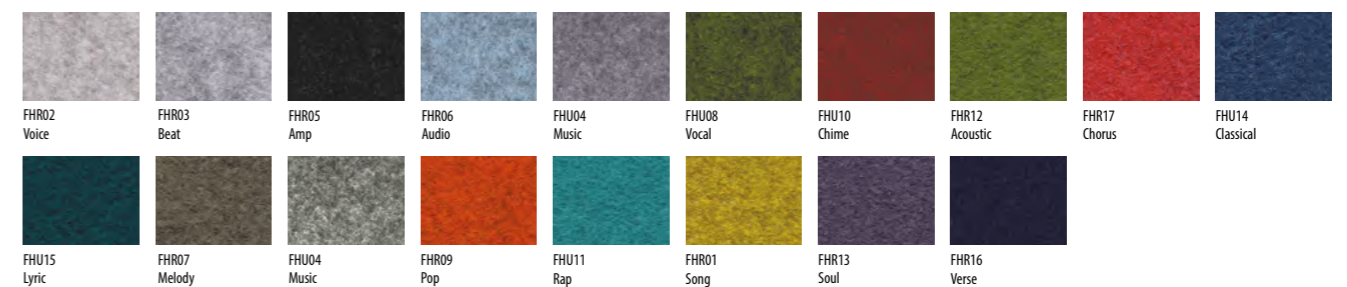

Price Band B - Sonus

Sonos Fabric Information: Composition - FHR: 72% Polyester, 18% Polyamide, 10% Viscose
FHU: 57% Polyester, 43% Polyamide

Flammability - EN 1021-1 : 2006 (Cigarette)
BS 476 Part 7 Class 1
EN 13501-1 Adhered Class B, s1, d0

Please note: Due to printing limitations we recommend that you request a fabric sample before ordering

Please note: Due to printing limitations we recommend that you request a fabric sample before ordering