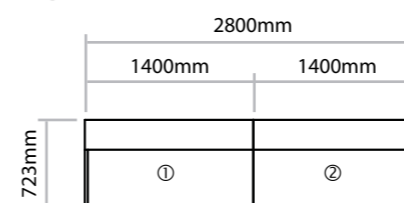

Brochure Page 15

ID	Qty	Hand	Code	Price
1	1	RH	AMHU1B147-R-HP	£1131
2	1	LH	AFHU1B147-L-HP	£1147
Total				£2278