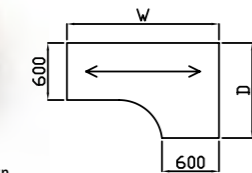

600mm Deep
Radial Workstation

600mm Deep
Universal Workstation

Code	Hand	W x D x H	Price £
SPW14-6X	L or R	1400 x 1000 x 725	£418
SPW16-6X	L or R	1600 x 1000 x 725	£438
SPW18-6X	L or R	1800 x 1000 x 725	£501

Right hand shown