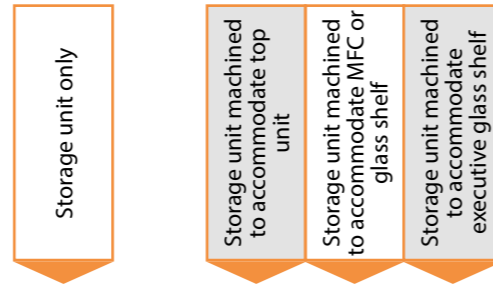

Storage Base Units

800mm Deep Base Unit Cupboard - Complete with 1 adjustable shelf

supplied with Q handle only

W x D x H	Shelves	Code	Price	Code	Code	Code	Price
800 x 800 x 725	1	1217	£554	2217	3217	5217	£608
1000 x 800 x 725	1	1218	£554	2218	3218	5218	£608

600mm Deep Base Unit Cupboard - Complete with 1 adjustable shelf

supplied with Q handle only

W x D x H	Shelves	Code	Price	Code	Code	Code	Price
800 x 600 x 725	1	1215	£554	2215	3215	5215	£608
1000 x 600 x 725	1	1216	£554	2216	3216	5216	£608

800mm deep base unit pedestal

supplied with Q handle only

W x D x H	Drawers	Code	Price	Code	Code	Code	Price
405 x 800 x 725	3	1213	£502	2213	-	-	£559
405 x 800 x 725	2	1220	£502	2220	-	-	£559

600mm deep base unit pedestal

supplied with Q handle only

W x D x H	Drawers	Code	Price	Code	Code	Code	Price
405 x 600 x 725	3	1211	£434	2211	-	-	£491
405 x 600 x 725	2	1219	£434	2219	-	-	£491

Codes for board finishes:
Walnut (N), Canadian Maple (CM), Japanese Ash (J), Beech (B), Light Oak (LO), Silver (S), Grey (G), White (W), Santiago Cherry (SC), Stone Oak (SO), Black (BL), Anthracite (AN), Verade Oak (VO), Slate (ST), Nebraska Oak (NO), Natural (NA), Nordic (RD), Rustic (R)

Additional modesty Panel finishes only:
Silver (S), Mirror (M), Orange (OR), Green (GR)