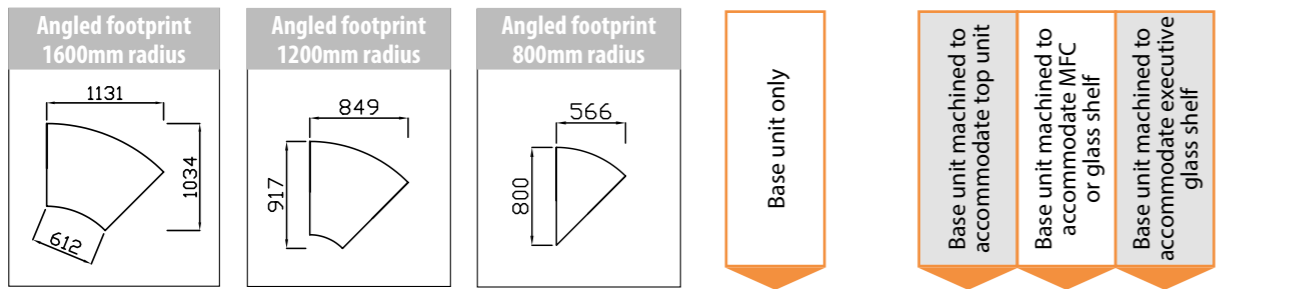

45° Base Units 800mm Deep

45° 1600mm Radius base unit supplied with 1 cut back leg and 1 full panel leg	W x D x H	Hand	Code	Price	Code	Code	Code	Code	Price
	1225 x 861 x 725	L or R	1090	£880	2090	3090	5090		£908

45° 1600mm Radius base unit supplied with 2 cut back legs	W x D x H	Hand	Code	Price	Code	Code	Code	Code	Price
	1225 x 861 x 725	-	1091	£880	2091	3091	5091		£908

45° 1600mm Radius base unit supplied with 2 full panel end legs	W x D x H	Hand	Code	Price	Code	Code	Code	Code	Price
	1225 x 861 x 725	-	1092	£880	2092	3092	5092		£908

1200mm Radius base unit supplied with 2 cut back legs	W x D x H	Hand	Code	Price	Code	Code	Code	Code	Price
	918 x 830 x 725	-	1020	£744	2020	3020	5020		£772

800mm Radius base unit supplied with 2 cut back legs	W x D x H	Hand	Code	Price	Code	Code	Code	Code	Price
	612 x 800 x 725	-	1019	£576	2019	-	5019		£607