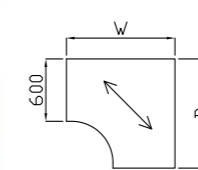

90° Segment Workstation

Return Workstation

Code	Hand	W x D x H	Price £
SEG4X	-	1050 x 1050 x 725	£396