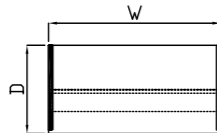

Base unit supplied with 2 full panel legs

Code	Hand	W x D x H	Price £
1097	-	1200 x 800 x 725	£479
1098	-	1400 x 800 x 725	£492
1040	-	1600 x 800 x 725	£510