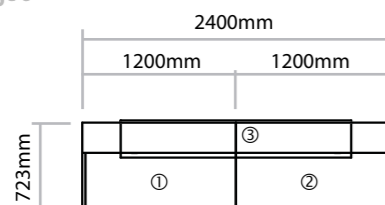

Brochure Page 8

ID	Qty	Hand	Code	Price
1	1	RH	AFHU1B127-R	£865
2	1	LH	AFHU1B127-L	£865
3	1		AFHOU189	£519
Total				£2249