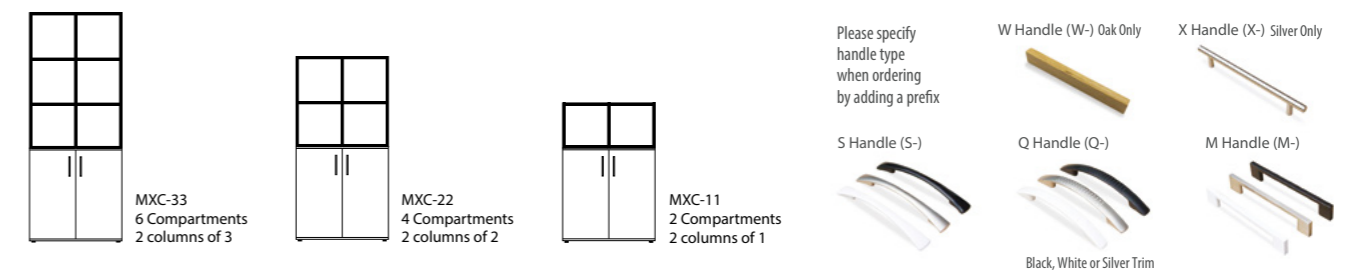

Double Column Frames inc Base Unit Cupboard

- 380mm Square Compartments
- Selection of Storage Accessories
- Extendable with Linking Plates
- Supplied with Levelling Feet
- **Shelves and Storage Boxes Supplied Separately**
- Cupboard Supplied with 2 Adjustable Shelves
- Choice of Handle Type
- 18 MFC Board Finishes
- 3 Standard Frame Finishes

Description	Code	W x D x H	Grid Compartments	Grid Columns	Price
 Double Column Grid Storage Frame with Base Unit Cupboard	MXC-33	820 x 420 x 2036	6	2 columns of 3	£1093
	MXC-22	820 x 420 x 1636	4	2 columns of 2	£940
	MXC-11	820 x 420 x 1236	2	2 columns of 1	£768