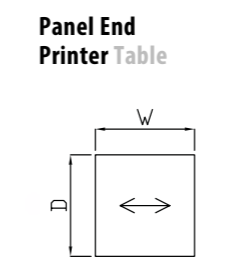

Price £

Code	Hand	W x D x H	Price £
OPTX	-	800 x 800 x 725	£286

Codes for board finishes:
Walnut (N), Canadian Maple (CM), Japanese Ash (J), Beech (B), Light Oak (LO), Silver (S), Grey (G), White (W), Santiago Cherry (SC), Stone Oak (SO), Black (BL), Anthracite (AN), Verade Oak (VO), Slate (ST), Nebraska Oak (NO), Natural (NA), Nordic (RD), Rustic (R)

Codes for trim finishes:
White (W), Silver (S), Black (BL), Grey (G)