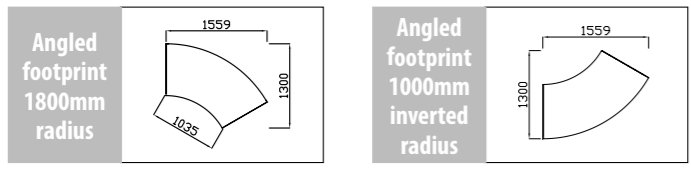

60° Base Units 800mm Deep

Base unit only
Base unit machined to accommodate top unit
Base unit machined to accommodate MFC or glass shelf
Base unit machined to accommodate executive glass shelf

1800mm Radius base unit supplied with 1 cut back leg and 1 full panel leg

W x D x H	Hand	Code	Price	Code	Code	Code	Price
1800 x 934 x 725	L or R	1053	£1075	2053	3053	5053	£1110

1800mm Radius base unit supplied with 2 cut back legs

W x D x H	Hand	Code	Price	Code	Code	Code	Price
1800 x 934 x 725	-	1061	£1075	2061	3061	5061	£1110

1800mm Radius base unit supplied with 2 full panel end legs

W x D x H	Hand	Code	Price	Code	Code	Code	Price
1800 x 934 x 725	-	1069	£1075	2069	3069	5069	£1110

Inverted 1000mm radius base unit supplied with 1 cut back leg and 1 full panel leg

W x D x H	Hand	Code	Price	Code	Code	Code	Price
1800 x 934 x 725	L or R	1054	£1075	2054	3054	5054	£1110

Inverted 1000mm radius base unit supplied with 2 cut back legs

W x D x H	Hand	Code	Price	Code	Code	Code	Price
1800 x 934 x 725	-	1062	£1075	2062	3062	5062	£1110

Inverted 1000mm radius base unit supplied with 2 full panel end legs

W x D x H	Hand	Code	Price	Code	Code	Code	Price
1800 x 934 x 725	-	1070	£1075	2070	3070	5070	£1110

Please select top units or glass shelves if required

Top unit 350mm deep 465mm high
Low top unit 350mm deep 210mm high
Shaped top unit 350 to 180mm deep 465mm high
Glass top unit 350mm deep 490mm high
Low glass top unit 350mm deep 235mm high
MFC Shelf 225mm high Glass Shelf 210mm high
Executive glass shelf 350mm deep 210mm high

Code	Price	Code	Price		Code	Price	Code	Price	Code	MFC (-S)	Glass (-C)	Code	Price
1140	£575	1640	£575	N/A	1740-C	£939	1840-C	£939	1306	£322	£556	1510-C	£809

Code	Price	Code	Price		Code	Price	Code	Price	Code	MFC (-S)	Glass (-C)	Code	Price
1140	£575	1640	£575	N/A	1740-C	£939	1840-C	£939	1306	£322	£556	1510-C	£809

Code	Price	Code	Price		Code	Price	Code	Price	Code	MFC (-S)	Glass (-C)	Code	Price
1140	£575	1640	£575	N/A	1740-C	£939	1840-C	£939	1306	£322	£556	1510-C	£809

Code	Price	Code	Price		Code	Price	Code	Price	Code	MFC (-S)	Glass (-C)	Code	Price
1142	£478	1642	£478	N/A	1742-C	£710	1842-C	£710	1303	£269	£491	1511-C	£687

Code	Price	Code	Price		Code	Price	Code	Price	Code	MFC (-S)	Glass (-C)	Code	Price
1142	£478	1642	£478	N/A	1742-C	£710	1842-C	£710	1303	£269	£491	1511-C	£687

Code	Price	Code	Price		Code	Price	Code	Price	Code	MFC (-S)	Glass (-C)	Code	Price
1142	£478	1642	£478	N/A	1742-C	£710	1842-C	£710	1303	£269	£491	1511-C	£687

Codes for board finishes:
Walnut (N), Canadian Maple (CM), Japanese Ash (J), Beech (B), Light Oak (LO), Silver (S), Grey (G), White (W), Santiago Cherry (SC), Stone Oak (SO), Black (BL), Anthracite (AN), Verade Oak (VO), Slate (ST), Nebraska Oak (NO), Natural (NA), Nordic (RD), Rustic (R)

Additional modesty Panel finishes only:
Silver (S), Mirror (M), Orange (OR), Green (GR)