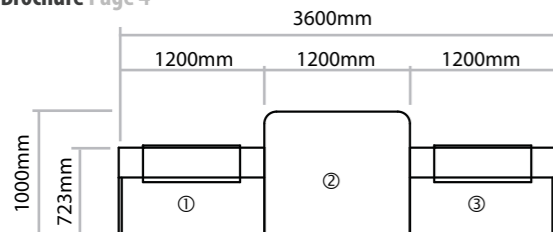

Brochure Page 4

ID	Qty	Hand	Code	Price
1	1	RH	AFHU1B127-R-OH	£1297
2	1		ADDA2B127	£607
3	1	LH	AFHU1B127-L-OH	£1297
Total				£3201