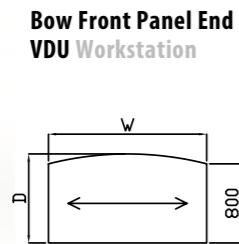

Code	Hand	W x D x H	Price £
OVDU16BX	-	1600 x 900 x 725	£466
OVDU18BX	-	1800 x 900 x 725	£487