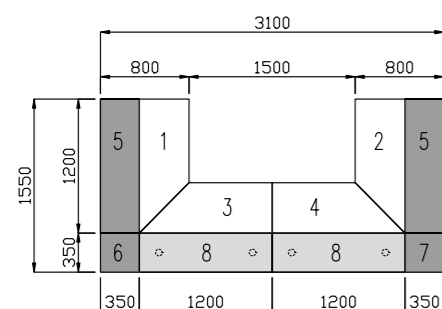

Receptiv Example Configurations

ID	Qty	Code	Hand	Description	Price
1	1	2076	LH	base unit	£608
2	1	2076	RH	base unit	£608
3	1	5082	RH	base unit	£608
4	1	5082	LH	base unit	£608
5	2	1103	-	top unit	£341
6	1	1087	RH	corner pillar	£247
7	1	1087	LH	corner pillar	£247
8	2	1503-C	-	executive glass shelf	£467
Total					£4542