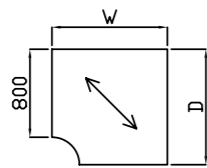

Corner Workstation

Code	Hand	W x D x H	Price £	
			S	C
QCW8	-	1050 x 1050 x 725	£495	£526