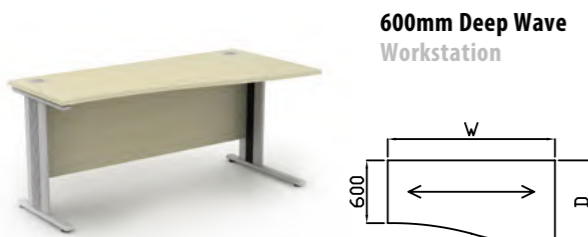

Codes for trim finishes:
White (W), Silver (S), Black (BL), Graphite Grey (G)

Modesty Panel Options

For Combination Desks please specify handle design by adding a suffix shown below

600mm Deep Desking

Code	Hand	W x D x H	Price £	
			S	C
QVDU8-6	-	800 x 600 x 725	£339	£370
QVDU10-6	-	1000 x 600 x 725	£347	£379
QVDU12-6	-	1200 x 600 x 725	£354	£382
QVDU14-6	-	1400 x 600 x 725	£367	£399
QVDU16-6	-	1600 x 600 x 725	£379	£412
QVDU18-6	-	1800 x 600 x 725	£405	£438