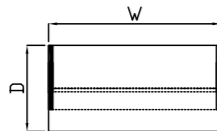

Base unit supplied with 2 cut back legs

Code	Hand	W x D x H	Price £
1095	-	1200 x 800 x 725	£479
1096	-	1400 x 800 x 725	£492
1044	-	1600 x 800 x 725	£510