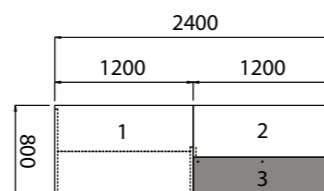

ID	Qty	Code	Hand	Description	Price
1	1	1093	LH	base unit	£479
2	1	2003	RH	base unit	£523
3	1	1703-C	-	top unit	£608
Total					£1610