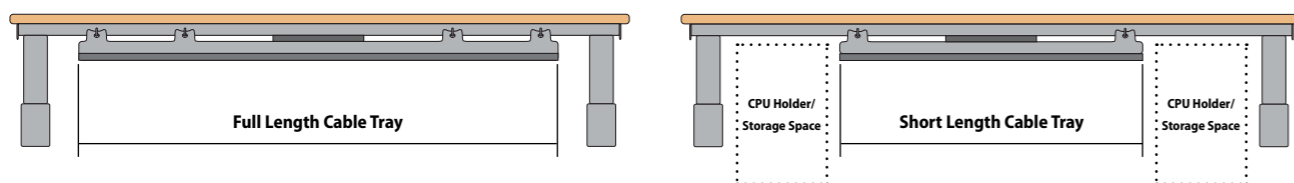

Freedom Cable Management & Components

Horizontal cable management on the Freedom individual desks are facilitated by the use of optional 'drop down' cable trays, which can be hinged down on both sides to facilitate access into the cable trays from the front or rear of the desk.

Cable trays can be specified 'full' length or 'short'. The intention behind the 'short' cable trays is to leave a space at either end of the desk top to accommodate CPU holders or Personal Storage solutions.

All cable trays can be mounted either centrally under the desk top or off-set towards the rear of the desk top if more knee space is required.

Upper Full Length Cable Tray

Code	To suit Frame Size	Price £
FRXCT10	1000 - full length	£64
FRXCT12	1200 - full length	£66
FRXCT14	1400 - full length	£68
FRXCT16	1600 - full length	£77
FRXCT18	1800 - full length	£79

Upper Short Cable Tray

Code	To suit Frame Size	Price £
FRXCT12CPU	1200 - short length	£61
FRXCT14CPU	1400 - short length	£62
FRXCT16CPU	1600 - short length	£66
FRXCT18CPU	1800 - short length	£68

Lower Cable Tray

Code	Description	Price £
FRXLCT10	1000 - underframe	£109
FRXLCT12	1200 - underframe	£113
FRXLCT14	1400 - underframe	£113
FRXLCT16	1600 - underframe	£131
FRXLCT18	1800 - underframe	£131
FRXLCT-END	End Caps - supplied in pairs	£41

Codes for board finishes:
Walnut (N), Canadian Maple (CM), Japanese Ash (J), Beech (B), Light Oak (LO), Silver (S), Grey (G), White (W), Santiago Cherry (SC), Stone Oak (SO), Black (BL), Anthracite (AN), Verade Oak (VO), Slate (ST), Nebraska Oak (NO), Natural (NA), Nordic (RD), Rustic (R)

Codes for trim finishes:
White (W), Silver (S), Black (BL)

Freedom Cable Management & Components

Lower Cable Tray

Code	Description	Price £
FRXLFACT10	1000 - underframe	£109
FRXLFACT12	1200 - underframe	£113
FRXLFACT14	1400 - underframe	£118
FRXLFACT16	1600 - underframe	£143
FRXLFACT18	1800 - underframe	£171

Mass Cable Shroud

Code	Description	Price £
FRXMCS	Cable shroud for adjoining underframes	£217
FRXLP	Link Plates for leg spacing	£16

End Leg Infill Panel

Code	Description	Price £
FRXMFCIP	MFC infill panel supplied as singles	£112
FRXSIP	steel infill panel supplied as singles	£99

Cable Chain

Code	Description	Price £
FRXCC	lower to upper cable tray	£85

Memory Electric Control Switch

Code	Description	Price £
FRXMS	Memory electric control switch	£66

Codes for board finishes:
Walnut (N), Canadian Maple (CM), Japanese Ash (J), Beech (B), Light Oak (LO), Silver (S), Grey (G), White (W), Santiago Cherry (SC), Stone Oak (SO), Black (BL), Anthracite (AN), Verade Oak (VO), Slate (ST), Nebraska Oak (NO), Natural (NA), Nordic (RD), Rustic (R)

Codes for trim finishes:
White (W), Silver (S), Black (BL)