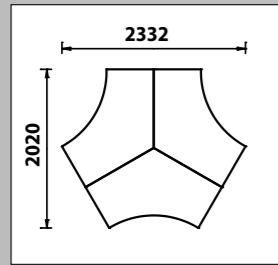

QSEG3
120° Segment Cluster