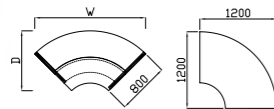

Left hand shown

90° 1200mm Radius base unit supplied with 1 cut back leg and 1 full panel leg

Code	Hand	W x D x H	Price £
1046	L or R	1697 x 917 x 725	£937