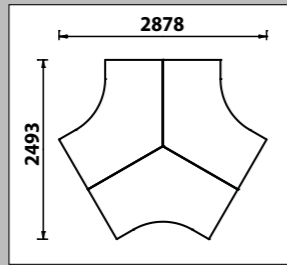

QSEG38
120° Segment Cluster