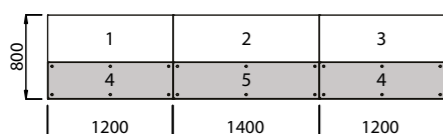

Receptiv Example Configurations