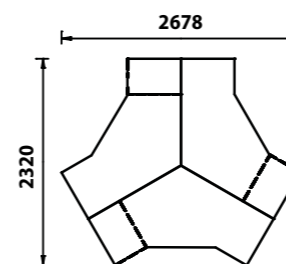

Codes for board finishes:
Walnut (N), Canadian Maple (CM), Japanese Ash (J), Beech (B), Light Oak (LO), Silver (S), Grey (G), White (W), Santiago Cherry (SC), Stone Oak (SO), Black (BL), Anthracite (AN), Verade Oak (VO), Slate (ST), Nebraska Oak (NO), Natural (NA), Nordic (RD), Rustic (R)

Codes for trim finishes:
White (W), Silver (S), Black (BL)