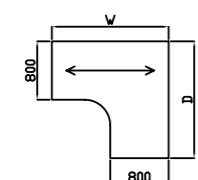

Corner Workstation

Code	Hand	W x D x H	Price £
SUN14X	L or R	1400 x 1400 x 725	£521
SUN16X	L or R	1600 x 1600 x 725	£561
SUN18X	L or R	1800 x 1800 x 725	£614