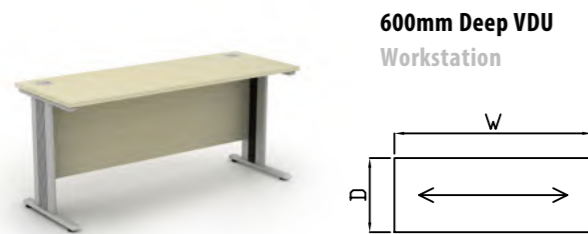

Codes for trim finishes:
White (W), Silver (S), Black (BL), Graphite Grey (G)

Modesty Panel Options

For Combination Desks please specify handle design by adding a suffix shown below

600mm Deep Desking

Code	Hand	W x D x H	Price £	
			S	C
QVDU8-6	-	800 x 600 x 725	£339	£370
QVDU10-6	-	1000 x 600 x 725	£347	£379
QVDU12-6	-	1200 x 600 x 725	£354	£382
QVDU14-6	-	1400 x 600 x 725	£367	£399
QVDU16-6	-	1600 x 600 x 725	£379	£412
QVDU18-6	-	1800 x 600 x 725	£405	£438