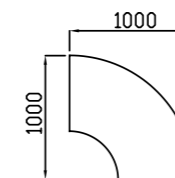

90° Radius Table
600mm ends

Heavy Duty
Conference Stacking
Leg Trolley

Code	W x D x H	Stacking	Tilting	Price £	
				Folding	
UCB146	1414 x 717 x 725	£410	£500	-