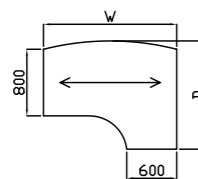

D End Radial Workstation

Code	Hand	W x D x H	Price £
SPW16BX	L or R	1600 x 1320 x 725	£664
SPW18BX	L or R	1800 x 1320 x 725	£689