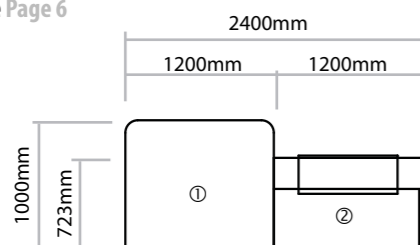

Brochure Page 6

ID	Qty	Hand	Code	Price
1	1	RH	ADDA1B127-R	£607
2	1	LH	AFHU1B127-L-OH	£1297
Total				£1904