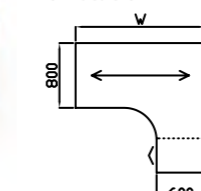

Panel End
600mm Deep
Combination Segment
Workstation

Code	Hand	W x D x H	Price £
OCSPW14X	L or R	1400 x 1600 x 725	£567
OCSPW16X	L or R	1600 x 1600 x 725	£581
OCSPW18X	L or R	1800 x 1600 x 725	£592

Right hand shown

Please specify handle option W, S, Q, X or M (e.g OSCSPW16X-S)