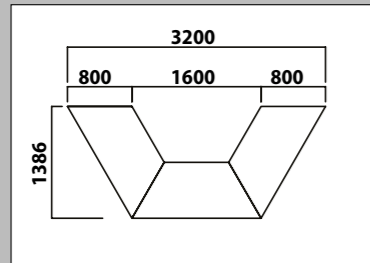

TR16X & TR16XHD
Cluster dimensions