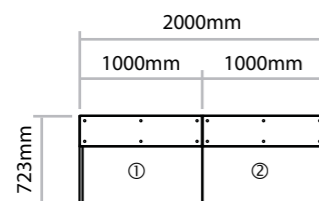

Allure Brochure Examples

Brochure Page 3

ID	Qty	Hand	Code	Price
1	1	RH	AFHU1B107-G-R-HP	£1318
2	1	LH	AFHU1B107-G-L-HP	£1318
Total				£2636