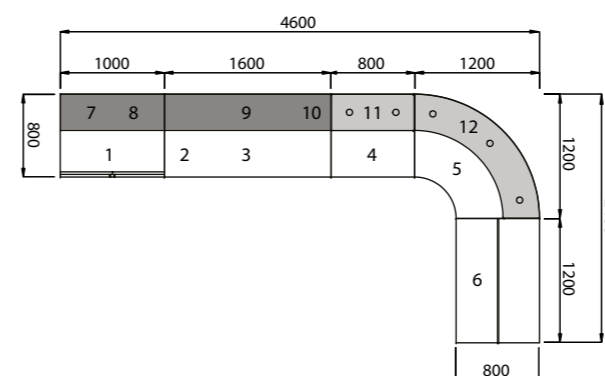

Receptiv Example Configurations

ID	Qty	Code	Hand	Description	Price
1	1	2218	-	base unit cupboard	£608
2	1	Q-TMP3	-	mobile pedestal	£270
3	1	2005	RH	base unit	£576
4	1	5007	-	base unit	£480
5	1	5018	-	base unit	£967
6	1	1093	LH	DDA base unit	£479
7	1	1102	-	top unit	£322
8	1	1227	-	pigeon hole unit	£432
9	1	1105	-	top unit	£387
10	1	1207	-	tray unit	£226
11	1	1501	-	executive glass shelf	£432
12	1	1508	-	executive glass shelf	£809
Total					£5988