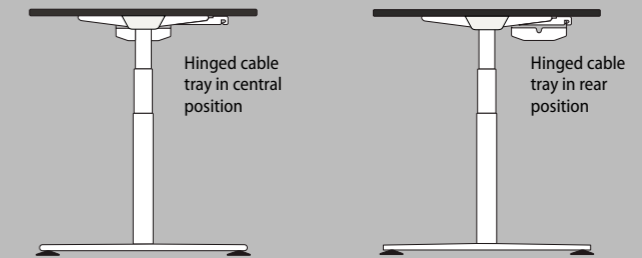

Cable Tray Position

Freedom X cable trays can be mounted centrally or set back at the rear of the desk top for extended under desk space.

Freedom X - Electric Sit/Stand Back to Back Bench

Complete Back to Back Frames