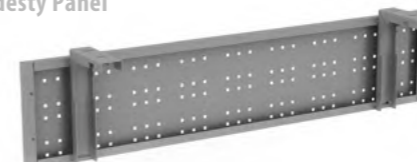

Hoop & Goal Post
Steel or MFC
Modesty Panel

Steel Code	MFC Code	suitable for desk size	Price
HA-SMP-08	HA-WMP-08	800mm	£169
HA-SMP-10	HA-WMP-10	1000mm	£171
HA-SMP-12	HA-WMP-12	1200mm	£175
HA-SMP-14	HA-WMP-14	1400mm	£189
HA-SMP-16	HA-WMP-16	1600mm	£191
HA-SMP-18	HA-WMP-18	1800mm	£192

Codes for board finishes:

Walnut (N), Canadian Maple (CM), Japanese Ash (J), Beech (B), Light Oak (LO), Silver (S), Grey (G), White (W), Santiago Cherry (SC), Stone Oak (SO), Black (BL), Anthracite (AN), Verade Oak (VO), Slate (ST), Nebraska Oak (NO), Natural (NA), Nordic (RD), Rustic (R)

Codes for trim finishes:

White (W), Silver (S), Black (BL), Grey (G)