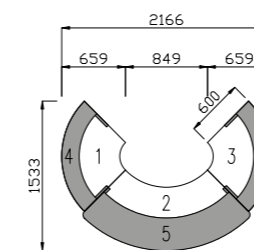

ID	Qty	Code	Hand	Description	Price
1	1	2051-6	LH	600mm deep base unit	£756
2	1	2018-6	-	600mm deep base unit	£967
3	1	2051-6	RH	600mm deep base unit	£756
4	2	1115	-	shallow top unit	£330
5	1	1638	-	shallow low top unit	£502
Total					£3641