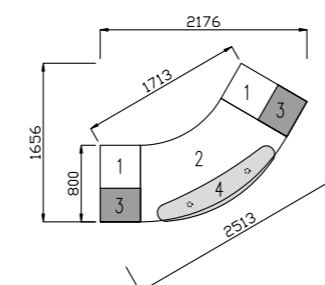

ID	Qty	Code	Hand	Description	Price
1	2	2213	-	pedestal base unit	£559
2	1	3069	-	base unit	£1110
3	2	1214-465	-	top unit	£259
4	1	1306-C	-	clear shaped glass shelf	£556
Total					£3302