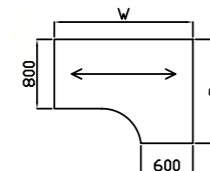

600mm Deep
Segment
Workstation

Right hand shown

Code	Hand	W x D x H	Price
HCL-SPW14X	L or R	1400 x 1200 x 665-965	£1077
HCL-SPW16X	L or R	1600 x 1200 x 665-965	£1080
HCL-SPW18X	L or R	1800 x 1200 x 665-965	£1091