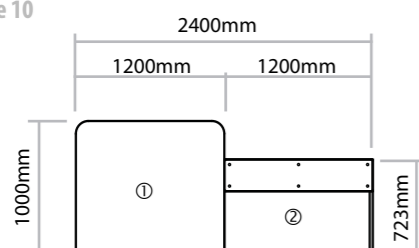

Brochure Page 10

ID	Qty	Hand	Code	Price
1	1	RH	ADDA1B127-R-HP	£849
2	1	LH	AFHU1B127-G-L-HP	£1297
Total				£2146

Codes for board finishes:
Walnut (N), Canadian Maple (CM), Japanese Ash (J), Beech (B), Light Oak (LO), Silver (S), Grey (G), White (W), Santiago Cherry (SC), Stone Oak (SO), Black (BL), Anthracite (AN), Verade Oak (VO), Slate (ST), Nebraska Oak (NO), Natural (NA), Nordic (RD), Rustic (R)
Pastels for Decor Panels: Ocean (OC), Sky (SK), Forest (FO), Lemon (LE), Rose (RO), Sandstone (SA)

Codes for Cable Port finishes:
White (W), Silver (S), Black (BL)