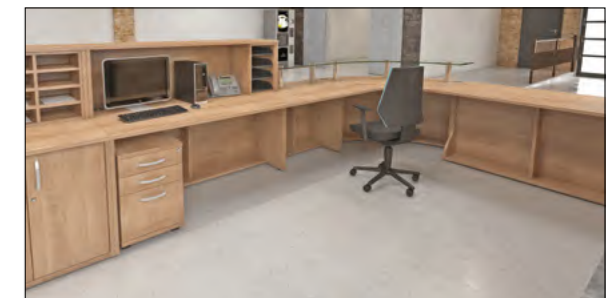

DDA Base Units 800mm Deep with 400mm recessed modesty panel

45° 2000mm Radius base unit supplied with 1 cut back leg and 1 full panel leg

Code	Hand	W x D x H	Price £
1041	L or R	1531 x 891 x 725	£861

45° 2000mm Radius base unit supplied with 2 cut back legs

Code	Hand	W x D x H	Price £
1043	-	1531 x 891 x 725	£861

Conference End

Code	Hand	W x D x H	Price £
1050	-	1000 x 1000 x 725	£539
1050-6	-	800 x 800 x 725	£539