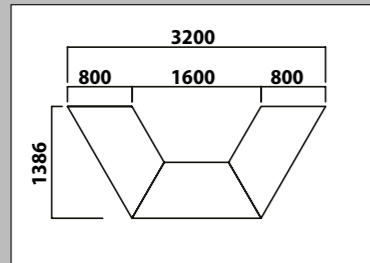

UCT168
Cluster dimensions