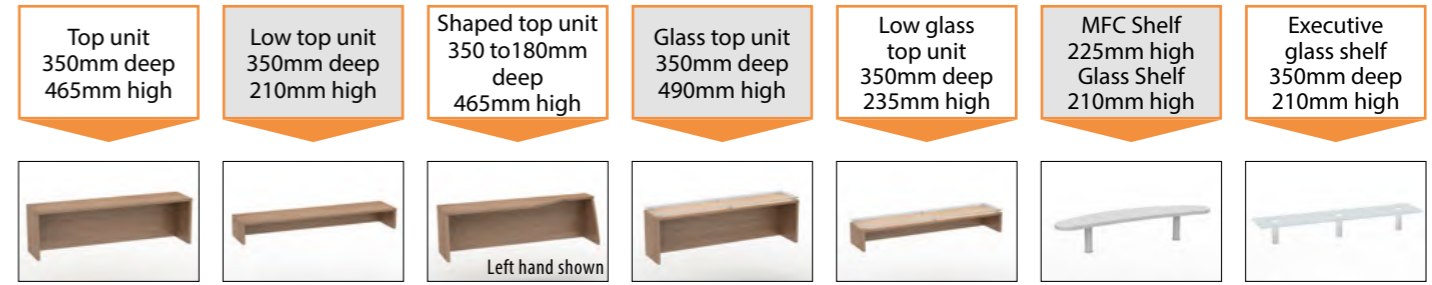

Please select top units or glass shelves if required

Code	Price	Code	Price	Code	Price	Code	Price	Code	Price	Code	MFC (-S)	Glass (-C)	Code	Price
1101	£299	1601	£299	1107	£330	1701-C	£567	1801-C	£567	1301	N/A	£431	1501-C	£432
1102	£322	1602	£322	1108	£354	1702-C	£587	1802-C	£587	1302	£256	£449	1502-C	£449

Please specify handing

Code	Price	Code	Price	Code	Price	Code	Price	Code	Price	Code	MFC (-S)	Glass (-C)	Code	Price
1101	£299	1601	£299	1107	£330	1701-C	£567	1801-C	£567	1301	N/A	£431	1501-C	£432
1102	£322	1602	£322	1108	£354	1702-C	£587	1802-C	£587	1302	£256	£449	1502-C	£449

Please specify handing

Code	Price	Code	Price	Code	Price	Code	Price	Code	Price	Code	MFC (-S)	Glass (-C)	Code	Price
1214-465	£259	1214-210	£259	1214-490-C	£475	1214-235-C	£475							
1214-465	£259	1214-210	£259	1214-490-C	£475	1214-235-C	£475							

N/A

N/A

N/A

Code	Price	Code	Price	Code	Price	Code	Price	Code	Price	Code	MFC (-S)	Glass (-C)	Code	Price
1214-465	£259	1214-210	£259	1214-490-C	£475	1214-235-C	£475							
1214-465	£259	1214-210	£259	1214-490-C	£475	1214-235-C	£475							

N/A

N/A

N/A

Codes for board finishes:
Walnut (N), Canadian Maple (CM), Japanese Ash (J), Beech (B), Light Oak (LO), Silver (S), Grey (G), White (W), Santiago Cherry (SC), Stone Oak (SO), Black (BL), Anthracite (AN), Verade Oak (VO), Slate (ST), Nebraska Oak (NO), Natural (NA), Nordic (RD), Rustic (R)

Additional modesty Panel finishes only:
Silver (S), Mirror (M), Orange (OR), Green (GR)