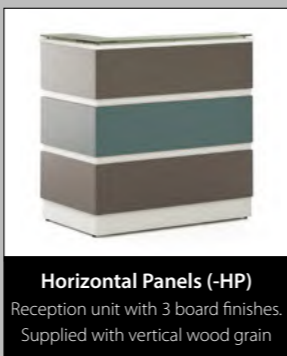

Single Decorative Panel (-SP)
Reception unit with single panel. Supplied with vertical wood grain

Horizontal Panels (-HP)
Reception unit with 3 board finishes. Supplied with vertical wood grain

Full Height Units inc Glass Top Shelf - 1225mm High

Straight Units have Decorative Panels on the front panel only

Please specify counter front style and colour finishes when ordering

Description	Code	Handing	W x D x H	No Panel	(-SP)	(-HP)
LH Shown Full Height Straight Unit inc Glass Top Shelf 1 Cut Back Leg & 1 Full Panel Leg	AFHU1B87-G	L or R	800 x 723 x 1225mm	£1051	£1258	£1258
	AFHU1B107-G	L or R	1000 x 723 x 1225mm	£1094	£1318	£1318
	AFHU1B127-G	L or R	1200 x 723 x 1225mm	£1151	£1392	£1392
	AFHU1B147-G	L or R	1400 x 723 x 1225mm	£1188	£1447	£1447
	AFHU1B167-G	L or R	1600 x 723 x 1225mm	£1313	£1589	£1589
	AFHU1B187-G	L or R	1800 x 723 x 1225mm	£1381	£1666	£1666
Full Height Straight Unit inc Glass Top Shelf 2 Cut Back Legs	AFHU2B87-G		800 x 723 x 1225mm	£1051	£1258	£1258
	AFHU2B107-G		1000 x 723 x 1225mm	£1094	£1318	£1318
	AFHU2B127-G		1200 x 723 x 1225mm	£1151	£1392	£1392
	AFHU2B147-G		1400 x 723 x 1225mm	£1188	£1447	£1447
	AFHU2B167-G		1600 x 723 x 1225mm	£1313	£1589	£1589
	AFHU2B187-G		1800 x 723 x 1225mm	£1381	£1666	£1666
Full Height Straight Unit inc Glass Top Shelf 2 Full Panel Legs	AFHU87-G		800 x 723 x 1225mm	£1051	£1258	£1258
	AFHU107-G		1000 x 723 x 1225mm	£1094	£1318	£1318
	AFHU127-G		1200 x 723 x 1225mm	£1151	£1392	£1392
	AFHU147-G		1400 x 723 x 1225mm	£1188	£1447	£1447
	AFHU167-G		1600 x 723 x 1225mm	£1313	£1589	£1589
	AFHU187-G		1800 x 723 x 1225mm	£1381	£1666	£1666

Important Handing Information

Straight Units are handed by the cut back leg.

Corner Units are handed by the direction of the return based on the COUNTER FRONT.

Corner Units have Decorative Panels on the front and return panels

Please specify counter front style and colour finishes when ordering

Description	Code	Handing	W x D x H	No Panel	(-SP)	(-HP)
RH Shown Full Height Corner Unit inc Glass Top Shelf 1 Cut Back Leg & 1 Full Panel Leg The LONG edge is the front of the counter	AFHCU1B107-G	L or R	1000 x 723 x 1225mm	£1454	£1738	£1738
	AFHCU1B127-G	L or R	1200 x 723 x 1225mm	£1498	£1799	£1799
	AFHCU1B147-G	L or R	1400 x 723 x 1225mm	£1537	£1848	£1848
RH Shown Full Height Corner Unit inc Glass Top Shelf 2 Cut Back Legs The LONG edge is the front of the counter	AFHCU2B7-G	L or R	723 x 723 x 1225mm	£1371	£1630	£1630
	AFHCU2B107-G	L or R	1000 x 723 x 1225mm	£1454	£1738	£1738
	AFHCU2B127-G	L or R	1200 x 723 x 1225mm	£1498	£1799	£1799
	AFHCU2B147-G	L or R	1400 x 723 x 1225mm	£1537	£1848	£1848
LH Shown Full Height Corner Unit inc Glass Top Shelf 1 Cut Back Leg & 1 Full Panel Leg The SHORT edge is the front of the counter	AFHCU1B710-G	L or R	723 x 1000 x 1225mm	£1454	£1738	£1738
	AFHCU1B712-G	L or R	723 x 1200 x 1225mm	£1498	£1799	£1799
	AFHCU1B714-G	L or R	723 x 1400 x 1225mm	£1537	£1848	£1848
LH Shown Full Height Corner Unit inc Glass Top Shelf 2 Cut Back Legs The SHORT edge is the front of the counter	AFHCU2B710-G	L or R	723 x 1000 x 1225mm	£1454	£1738	£1738
	AFHCU2B712-G	L or R	723 x 1200 x 1225mm	£1498	£1799	£1799
	AFHCU2B714-G	L or R	723 x 1400 x 1225mm	£1537	£1848	£1848

Codes for board finishes: