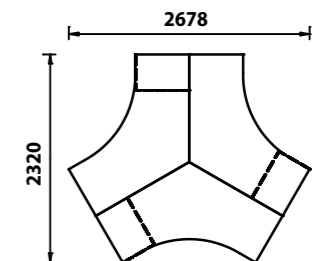

OCSEG36X
120° Segment
Cluster