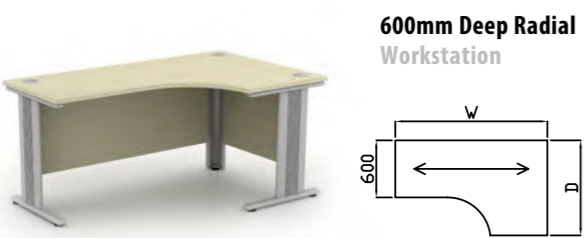

Code	Hand	W x D x H	Price £	
			S	C
QSPW12-66	L or R	1200 x 1000 x 725	£469	£494
QSPW14-66	L or R	1400 x 1000 x 725	£487	£522
QSPW16-66	L or R	1600 x 1000 x 725	£515	£556
QSPW18-66	L or R	1800 x 1000 x 725	£546	£586