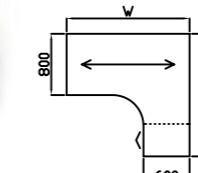

600mm Deep
Combination Segment
Workstation

Right hand shown

Code	Hand	W x D x H	Price £
SCSPW14X	L or R	1400 x 1600 x 725	£548
SCSPW16X	L or R	1600 x 1600 x 725	£560
SCSPW18X	L or R	1800 x 1600 x 725	£575

Please specify handle option W, S, Q, X or M (e.g SCSPW16X-S)