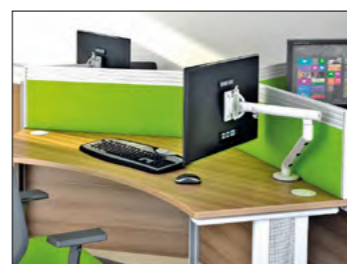

Desktop Screens and Accessories

Contents

Desk Screens	PAGES 229-233
Bench Screens	PAGES 234-237
Floor Standing Screens	PAGES 238-241
Links Strips & Accessories	PAGES 242-244
Haze Screens	PAGE 245
Fabric & Acrylic Swatches	PAGES 246-251

Lunar Grip Screen

Grip 'LUNAR' Screen

Fully upholstered with PVC trim and radiused corners.
Suitable for 25mm thick desk tops only

Trim Colours - White, Silver & Black

Code	Screen size L x H x Thk	Price £			
		Band A	Band B	Band C	Band D
DLGRIP	700 x 492 x 25	£190	£212	£237	£256

Please be mindful of under desk obstructions when ordering GRIP screens. There must be at least 110mm clearance from the front edge of the desktop