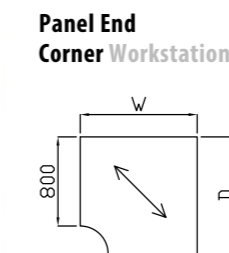

Codes for trim finishes:
White (W), Silver (S), Black (BL), Grey (G)

Odyssey Panel End Desking

Right hand shown

Code	Hand	W x D x H	Price £
OSPW20DX	L or R	2000 x 1200 x 725	£718

Right hand shown

Code	Hand	W x D x H	Price £
OOUN14X	L or R	1400 x 1400 x 725	£541
OOUN16X	L or R	1600 x 1600 x 725	£572
OOUN18X	L or R	1800 x 1800 x 725	£630