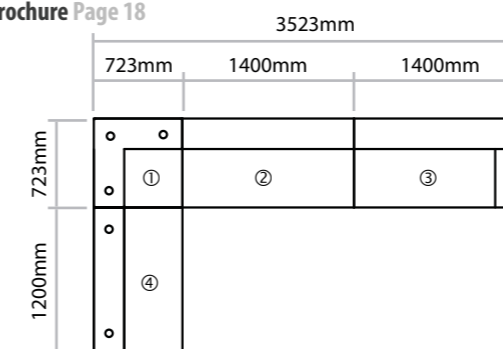

Brochure Page 18

ID	Qty	Hand	Code	Price
1	1	LH	ADHCU2B7-G-L	£1250
2	1		AFHU2B147	£888
3	1	RH	AFHCU1B147-R	£1006
4	1	RH	ADHU1B127-G-R	£1007
Total				£4151

Codes for board finishes:
Walnut (N), Canadian Maple (CM), Japanese Ash (J), Beech (B), Light Oak (LO), Silver (S), Grey (G), White (W), Santiago Cherry (SC), Stone Oak (SO), Black (BL), Anthracite (AN), Verade Oak (VO), Slate (ST), Nebraska Oak (NO), Natural (NA), Nordic (RD), Rustic (R)
Pastels for Decor Panels: Ocean (OC), Sky (SK), Forest (FO), Lemon (LE), Rose (RO), Sandstone (SA)