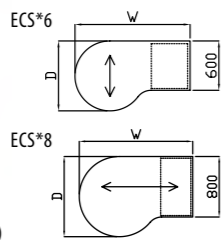

Miscellaneous Desking

Segment Workstation

Code	Hand	W x D x H	Price £	
			S	C
QSEG3	-	1000 x 600 x 725	£556	£590
QSEG38	-	1200 x 800 x 725	£624	£658

Conference Workstation

Code	Hand	W x D x H	Price £	
			S	C
ECS16 (cpu)	L or R	1400 x 860 x 725	£658	£658
ECS26	L or R	1400 x 860 x 725	£658	£658
ECS36	L or R	1400 x 860 x 725	£658	£658
ECS18 (cpu)	L or R	1500 x 1060 x 725	£742	£742
ECS28	L or R	1500 x 1060 x 725	£742	£742
ECS38	L or R	1500 x 1060 x 725	£742	£742

'Q' Handle right hand shown
Please specify handle option W, S, Q, X or M (e.g ECS36-Q)

Corner Workstation

Code	Hand	W x D x H	Price £	
			S	C
QCW8	-	1050 x 1050 x 725	£495	£526

Return Workstation

Code	Hand	W x D x H	Price £	
			S	C
QRU8	-	800 x 600 x 725	£295	£325
QRU10	-	1000 x 600 x 725	£321	£347