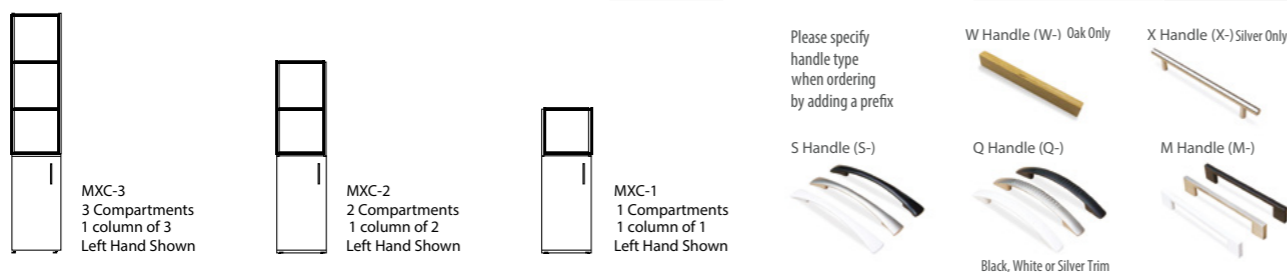

Description	Code	Hand	W x D x H	Grid Compartments	Price
Single Column Grid Storage Frame with Base Unit Cupboard	MXC-3	L or R	420 x 420 x 2036	3	£758
	MXC-2	L or R	420 x 420 x 1636	2	£675
	MXC-1	L or R	420 x 420 x 1236	1	£573