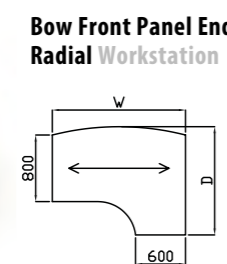

Right hand shown

Code	Hand	W x D x H	Price £
OSPW16BX	L or R	1600 x 1320 x 725	£681
OSPW18BX	L or R	1800 x 1320 x 725	£709

Codes for board finishes:
Walnut (N), Canadian Maple (CM), Japanese Ash (J), Beech (B), Light Oak (LO), Silver (S), Grey (G), White (W), Santiago Cherry (SC), Stone Oak (SO), Black (BL), Anthracite (AN), Verade Oak (VO), Slate (ST), Nebraska Oak (NO), Natural (NA), Nordic (RD), Rustic (R)

Codes for trim finishes:
White (W), Silver (S), Black (BL), Grey (G)