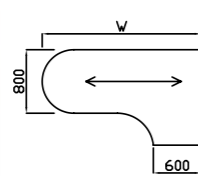

Right hand shown

Bow Front Radial Workstation

Code	Hand	W x D x H	Price £
SPW16BX	L or R	1600 x 1320 x 725	£664
SPW18BX	L or R	1800 x 1320 x 725	£689

Right hand shown

D End Radial Workstation

Code	Hand	W x D x H	Price £
SPW20DX	L or R	2000 x 1200 x 725	£707