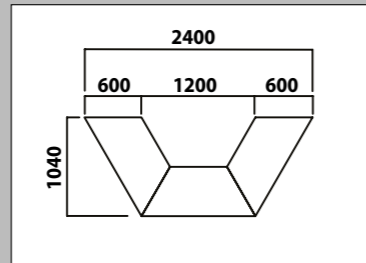

TR126X & TR126XHD
Cluster dimensions