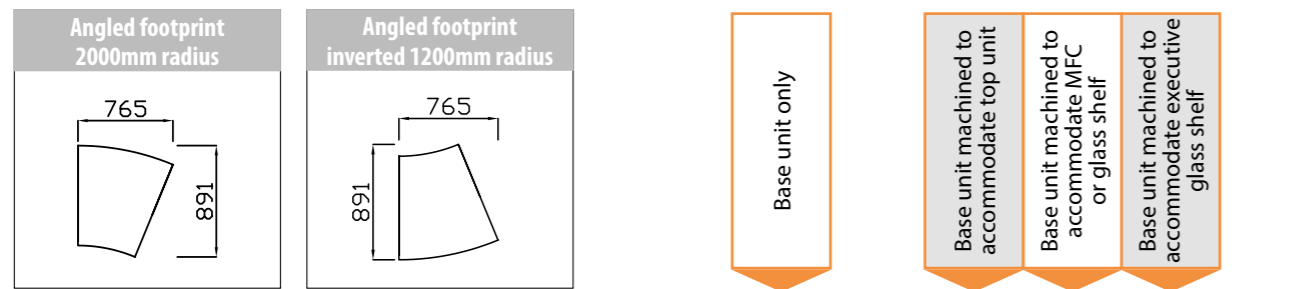

22.5° Base Units 800mm Deep

2000mm Radius base unit supplied with 1 cut back leg and 1 full panel leg

W x D x H	Hand	Code	Price	Code	Code	Code	Code	Price
780 x 823 x 725	L or R	1059	£676	2059	3059	5059		£710

2000mm Radius base unit supplied with 2 cut back legs

W x D x H	Hand	Code	Price	Code	Code	Code	Code	Price
780 x 823 x 725	-	1067	£676	2067	3067	5067		£710

Inverted 1200mm radius base unit supplied with 1 cut back leg and 1 full panel leg

W x D x H	Hand	Code	Price	Code	Code	Code	Code	Price
780 x 823 x 725	L or R	1060	£676	2060	-	5060		£710

Inverted 1200mm radius base unit supplied with 2 cut back legs

W x D x H	Hand	Code	Price	Code	Code	Code	Code	Price
780 x 823 x 725	-	1068	£676	2068	-	5068		£710

Please select top units or glass shelves if required

Code	Price	Code	Price		Code	Price	Code	Price	Code	MFC (-S)	Glass (-C)	Code	Price
1150	£324	1650	£324	N/A	1750-C	£668	1850-C	£668	1301	N/A	£431	1519-C	£509
1150	£324	1650	£324	N/A	1750-C	£668	1850-C	£668	1301	N/A	£431	1519-C	£509
1151	£373	1651	£373	N/A	1751-C	£676	1851-C	£676		N/A		1520-C	£457
1151	£373	1651	£373	N/A	1751-C	£676	1851-C	£676		N/A		1520-C	£457

Codes for board finishes:
Walnut (N), Canadian Maple (CM), Japanese Ash (J), Beech (B), Light Oak (LO), Silver (S), Grey (G), White (W), Santiago Cherry (SC), Stone Oak (SO), Black (BL), Anthracite (AN), Verade Oak (VO), Slate (ST), Nebraska Oak (NO), Natural (NA), Nordic (RD), Rustic (R)

Additional modesty Panel finishes only:
Silver (S), Mirror (M), Orange (OR), Green (GR)

Codes for board finishes:
Walnut (N), Canadian Maple (CM), Japanese Ash (J), Beech (B), Light Oak (LO), Silver (S), Grey (G), White (W), Santiago Cherry (SC), Stone Oak (SO), Black (BL), Anthracite (AN), Verade Oak (VO), Slate (ST), Nebraska Oak (NO), Natural (NA), Nordic (RD), Rustic (R)

Additional modesty Panel finishes only:
Silver (S), Mirror (M), Orange (OR), Green (GR)