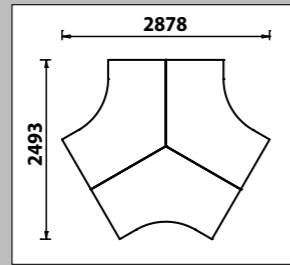

HCL-SEG38X
120° Segment Cluster