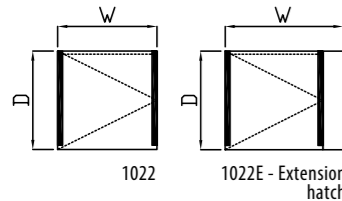

Hatch unit

W x D x H	Hand	Code	Price	Code	Code	Code	Code	Price
800 x 800 x 725	-	1022	£502					
1000 x 800 x 725	-	1022E	£536					
800 x 600 x 725	-	1022-86	£502					
1000 x 600 x 725	-	1022-86E	£536					

Receptiv hatches must be situated between 2 base units or fixed to a wall.

Codes for board finishes:
Walnut (N), Canadian Maple (CM), Japanese Ash (J), Beech (B), Light Oak (LO), Silver (S), Grey (G), White (W), Santiago Cherry (SC), Stone Oak (SO), Black (BL), Anthracite (AN), Verade Oak (VO), Slate (ST), Nebraska Oak (NO), Natural (NA), Nordic (RD), Rustic (R)

Additional modesty Panel finishes only:
Silver (S), Mirror (M), Orange (OR), Green (GR)