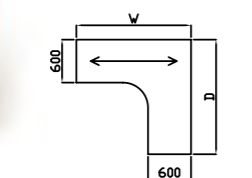

Panel End
600mm Deep
Segment Workstation

Code	Hand	W x D x H	Price £
OUN12-6X	L or R	1200 x 1200 x 725	£476
OUN14-6X	L or R	1400 x 1400 x 725	£514
OUN16-6X	L or R	1600 x 1600 x 725	£546
OUN18-6X	L or R	1800 x 1800 x 725	£599

Right hand shown