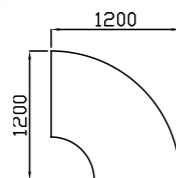

90° Radius Table
800mm ends

Circular Table

Code	W x D x H	Stacking	Tilting	Price £	
				Folding	
UCB178	1697 x 917 x 725	£410	£500	-