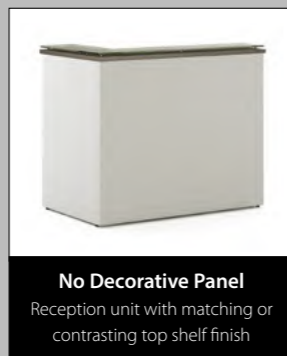

Pastels for Decor Panels: Ocean (OC), Sky (SK), Forest (FO), Lemon (LE), Rose (RO), Sandstone (SA)

Codes for Cable Port finishes:

White (W), Silver (S), Black (BL)

No Decorative Panel
Reception unit with matching or contrasting top shelf finish