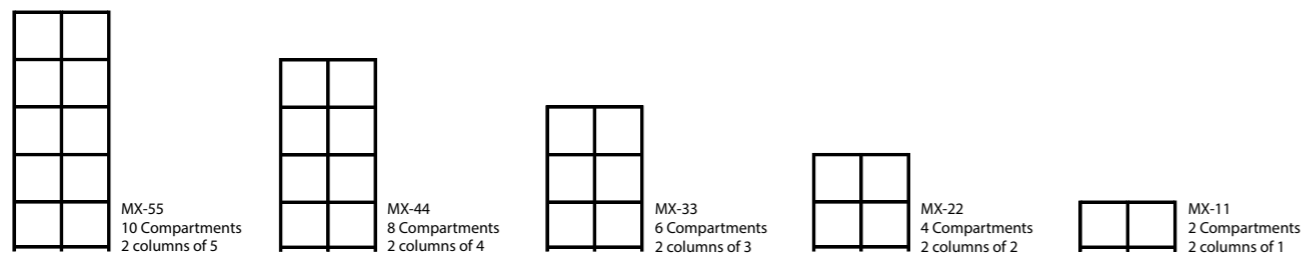

Double Column Frames

- 380mm Square Compartments
- Selection of Storage Accessories
- Extendable with Linking Plates
- Supplied with Levelling Feet
- **Shelves and Storage Boxes Supplied Separately**

Description	Code	W x D x H	Grid Compartments	Grid Columns	Price
 Double Column Grid Storage Frame	MX-55	820 x 420 x 2036	10	2 columns of 5	£987
	MX-44	820 x 420 x 1636	8	2 columns of 4	£815
	MX-33	820 x 420 x 1236	6	2 columns of 3	£714
	MX-22	820 x 420 x 836	4	2 columns of 2	£524
	MX-11	820 x 420 x 436	2	2 columns of 1	£402