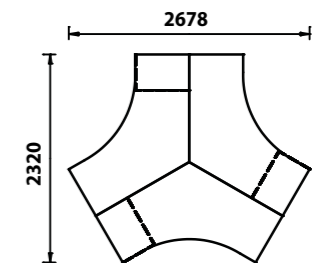

SCSEG36X
120° Segment
Cluster