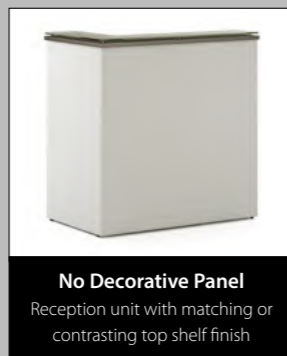

Single Decorative Panel (-SP)
Reception unit with single panel. Supplied with vertical wood grain

No Decorative Panel
Reception unit with matching or contrasting top shelf finish