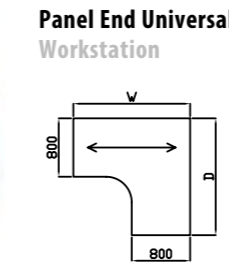

Right hand shown

Code	Hand	W x D x H	Price £
OOUN14X	L or R	1400 x 1400 x 725	£541
OOUN16X	L or R	1600 x 1600 x 725	£572
OOUN18X	L or R	1800 x 1800 x 725	£630