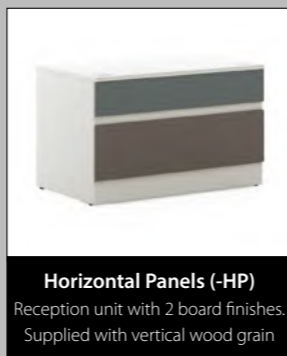

Single Decorative Panel (-SP)
Reception unit with single panel. Supplied with vertical wood grain.

Horizontal Panels (-HP)
Reception unit with 2 board finishes. Supplied with vertical wood grain.

Desk Height Units - 725mm High

Straight Units have Decorative Panels on the front panel only

Please specify counter front style and colour finishes when ordering

Description	Code	Handing	W x D x H	No Panel	(-SP)	(-HP)
LH Shown Desk Height Straight Unit 1 Cut Back Leg & 1 Full Panel Leg	ADHU1B87	L or R	800 x 723 x 725mm	£479	£686	£686
	ADHU1B107	L or R	1000 x 723 x 725mm	£502	£726	£726
	ADHU1B127	L or R	1200 x 723 x 725mm	£542	£784	£784
	ADHU1B147	L or R	1400 x 723 x 725mm	£563	£821	£821
	ADHU1B167	L or R	1600 x 723 x 725mm	£630	£906	£906
	ADHU1B187	L or R	1800 x 723 x 725mm	£680	£965	£965
Desk Height Straight Unit 2 Cut Back Legs	ADHU2B87		800 x 723 x 725mm	£479	£686	£686
	ADHU2B107		1000 x 723 x 725mm	£502	£726	£726
	ADHU2B127		1200 x 723 x 725mm	£542	£784	£784
	ADHU2B147		1400 x 723 x 725mm	£563	£821	£821
	ADHU2B167		1600 x 723 x 725mm	£630	£906	£906
	ADHU2B187		1800 x 723 x 725mm	£680	£965	£965
Desk Height Straight Unit 2 Full Panel Legs	ADHU87		800 x 723 x 725mm	£479	£686	£686
	ADHU107		1000 x 723 x 725mm	£502	£726	£726
	ADHU127		1200 x 723 x 725mm	£542	£784	£784
	ADHU147		1400 x 723 x 725mm	£563	£821	£821
	ADHU167		1600 x 723 x 725mm	£630	£906	£906
	ADHU187		1800 x 723 x 725mm	£680	£965	£965

Important Handing Information

Straight Units are handed by the cut back leg.

Corner Units are handed by the direction of the return based on the COUNTER FRONT.

Corner Units have Decorative Panels on the front and return panels

Please specify counter front style and colour finishes when ordering

Description	Code	Handing	W x D x H	No Panel	(-SP)	(-HP)	
RH Shown Desk Height Corner Unit 1 Cut Back Leg & 1 Full Panel Leg The LONG edge is the front of the counter	ADHCU1B107	L or R	1000 x 723 x 725mm	£707	£992	£992	
	ADHCU1B127	L or R	1200 x 723 x 725mm	£744	£1047	£1047	
	ADHCU1B147	L or R	1400 x 723 x 725mm	£785	£1095	£1095	
RH Shown Desk Height Corner Unit 2 Cut Back Legs The LONG edge is the front of the counter	ADHCU2B7	L or R	723 x 723 x 725mm	£585	£843	£843	
	ADHCU2B107	L or R	1000 x 723 x 725mm	£817	£1102	£1102	
	ADHCU2B127	L or R	1200 x 723 x 725mm	£854	£1157	£1157	
	ADHCU2B147	L or R	1400 x 723 x 725mm	£895	£1205	£1205	
LH Shown Desk Height Corner Unit 1 Cut Back Leg & 1 Full Panel Leg The SHORT edge is the front of the counter	ADHCU1B710	L or R	723 x 1000 x 725mm	£817	£1102	£1102	
	ADHCU1B712	L or R	723 x 1200 x 725mm	£854	£1157	£1157	
	ADHCU1B714	L or R	723 x 1400 x 725mm	£895	£1205	£1205	
	LH Shown Desk Height Corner Unit 2 Cut Back Legs The SHORT edge is the front of the counter	ADHCU2B710	L or R	723 x 1000 x 725mm	£817	£1102	£1102
ADHCU2B712		L or R	723 x 1200 x 725mm	£854	£1157	£1157	
ADHCU2B714		L or R	723 x 1400 x 725mm	£895	£1205	£1205	

Codes for board finishes:

Walnut (N), Canadian Maple (CM), Japanese Ash (J), Beech (B), Light Oak (LO), Silver (S), Grey (G), White (W), Santiago Cherry (SC), Stone Oak (SO), Black (BL), Anthracite (AN), Verade Oak (VO), Slate (ST), Nebraska Oak (NO), Natural (NA), Nordic (RD), Rustic (R)