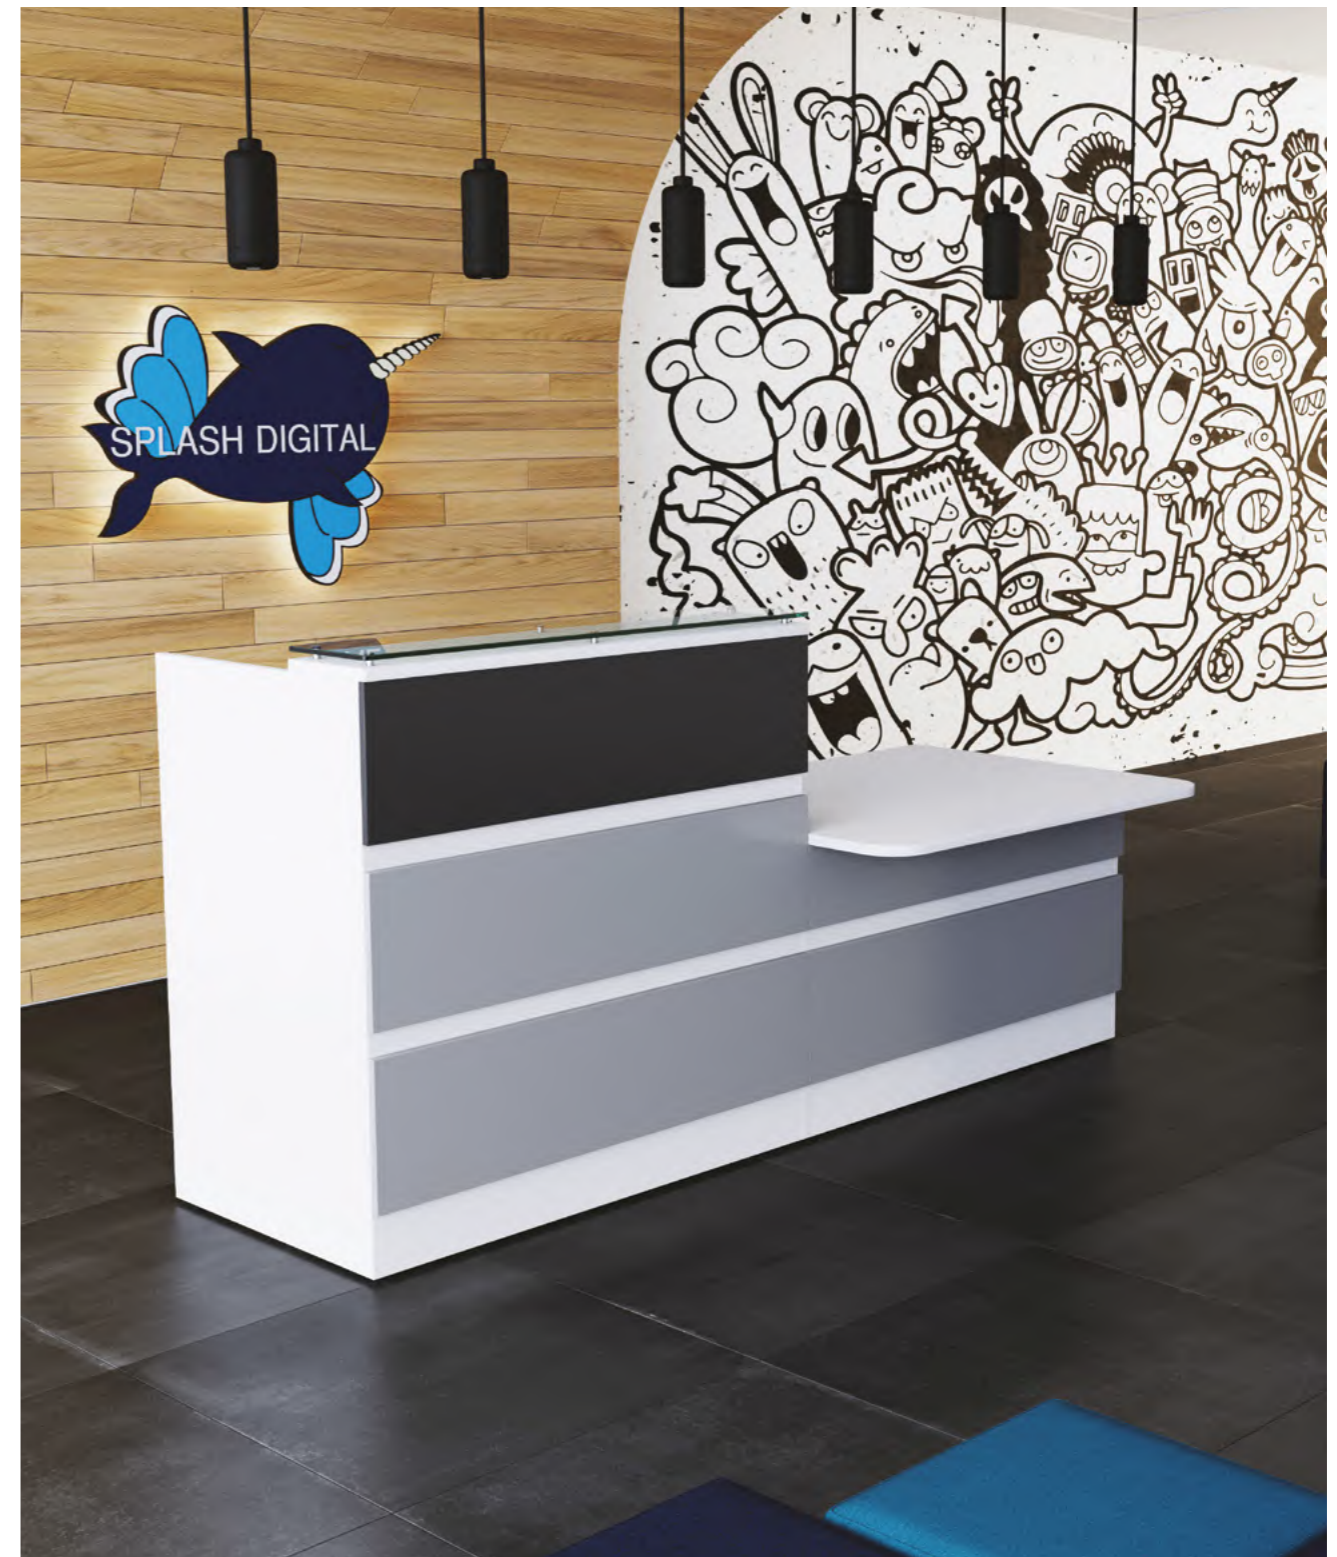

Disabled Access Units - 725mm High

Straight Units have Decorative Panels on the front panel only

Please specify counter front style and colour finishes when ordering

Description	Code	Handing	W x D x H	No Panel	(-SP)	(-HP)
LH Shown Disabled Access Desk Height Straight Unit 1 Cut Back Leg & 1 Full Panel Leg	ADDA1B87	L or R	800 x 1000 x 725mm	£530	£736	£736
	ADDA1B107	L or R	1000 x 1000 x 725mm	£567	£790	£790
	ADDA1B127	L or R	1200 x 1000 x 725mm	£607	£849	£849
	ADDA1B147	L or R	1400 x 1000 x 725mm	£647	£906	£906
	ADDA1B167	L or R	1600 x 1000 x 725mm	£687	£963	£963
Disabled Access Desk Height Straight Unit 2 Cut Back Legs	ADDA2B87		800 x 1000 x 725mm	£530	£736	£736
	ADDA2B107		1000 x 1000 x 725mm	£567	£790	£790
	ADDA2B127		1200 x 1000 x 725mm	£607	£849	£849
	ADDA2B147		1400 x 1000 x 725mm	£647	£906	£906
	ADDA2B167		1600 x 1000 x 725mm	£687	£963	£963
Disabled Access Desk Height Straight Unit 2 Full Panel Legs	ADDA87		800 x 1000 x 725mm	£530	£736	£736
	ADDA107		1000 x 1000 x 725mm	£567	£790	£790
	ADDA127		1200 x 1000 x 725mm	£607	£849	£849
	ADDA147		1400 x 1000 x 725mm	£647	£906	£906
	ADDA167		1600 x 1000 x 725mm	£687	£963	£963

Important Handing Information Straight Units are handed by the cut back leg.

Disabled Access Units - 725mm High

Codes for board finishes:

Walnut (N), Canadian Maple (CM), Japanese Ash (J), Beech (B), Light Oak (LO), Silver (S), Grey (G), White (W), Santiago Cherry (SC), Stone Oak (SO), Black (BL), Anthracite (AN), Verade Oak (VO), Slate (ST), Nebraska Oak (NO), Natural (NA), Nordic (RD), Rustic (R)

Pastels for Decor Panels: Ocean (OC), Sky (SK), Forest (FO), Lemon (LE), Rose (RO), Sandstone (SA)

Codes for Cable Port finishes:

White (W), Silver (S), Black (BL)