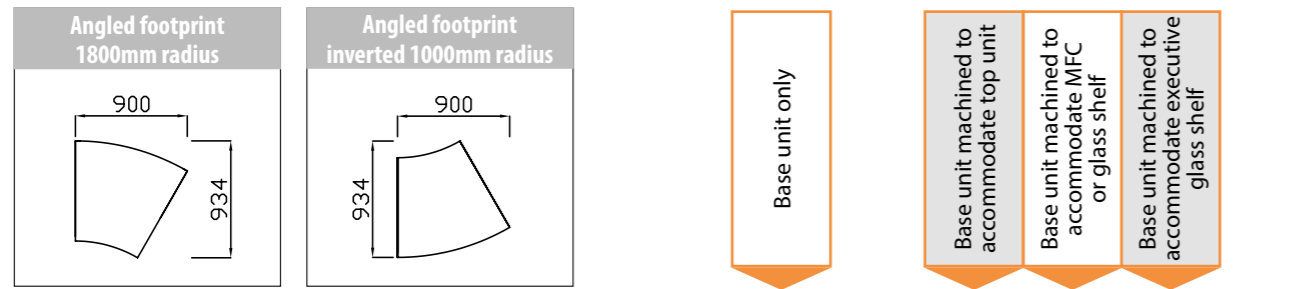

Top units, MFC or Glass shelves are supplied separately

30° Base Units 800mm Deep

1800mm Radius base unit supplied with 1 cut back leg and 1 full panel leg

W x D x H	Hand	Code	Price	Code	Code	Code	Code	Price
932 x 834 x 725	L or R	1055	£698	2055	3055	5055		£729