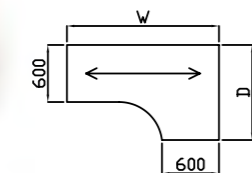

Panel End
600mm Deep
Universal Workstation

Code	Hand	W x D x H	Price £
OSPW14-6X	L or R	1400 x 1000 x 725	£428
OSPW16-6X	L or R	1600 x 1000 x 725	£451
OSPW18-6X	L or R	1800 x 1000 x 725	£513

Right hand shown