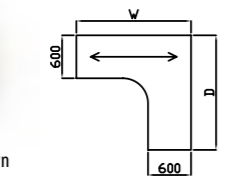

600mm Deep
120° Segment Workstation

Code	Hand	W x D x H	Price £
SUN12-6X	L or R	1200 x 1200 x 725	£456
SUN14-6X	L or R	1400 x 1400 x 725	£497
SUN16-6X	L or R	1600 x 1600 x 725	£535
SUN18-6X	L or R	1800 x 1800 x 725	£585

Right hand shown