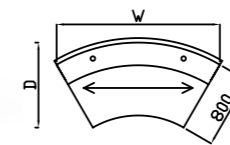

Radius Reception Desk with Wooden Shelf

Code	Hand	W x D x H	Price £	
			S	C
QER18	-	1800 x 937 x 725	£779	£813