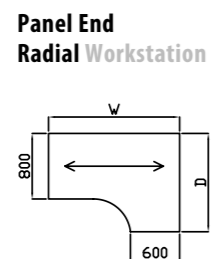

Right hand shown

Code	Hand	W x D x H	Price £
OSPW14X	L or R	1400 x 1200 x 725	£451
OSPW16X	L or R	1600 x 1200 x 725	£475
OSPW18X	L or R	1800 x 1200 x 725	£539