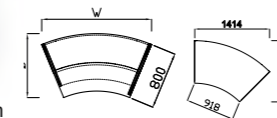

Left hand shown

45° 2000mm Radius base unit supplied with 1 cut back leg and 1 full panel leg

Code	Hand	W x D x H	Price £
1041	L or R	1531 x 891 x 725	£861