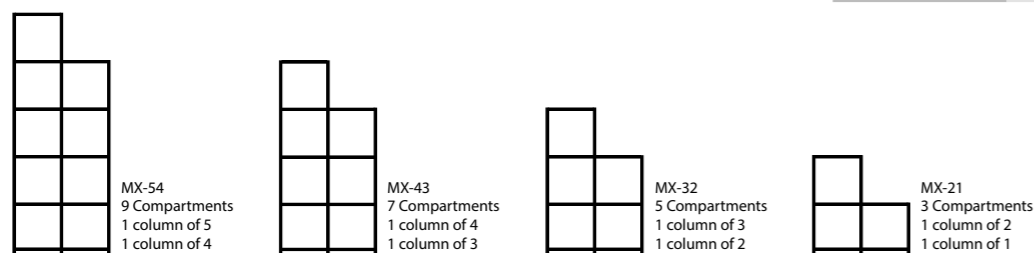

Description	Code	W x D x H	Grid Compartments	Grid Columns	Price
 Stepped Double Column Grid Storage Frame	MX-54	820 x 420 x 2036	9	5 and 4	£939
	MX-43	820 x 420 x 1636	7	4 and 3	£769
	MX-32	820 x 420 x 1236	5	3 and 2	£619
	MX-21	820 x 420 x 836	3	2 and 1	£475