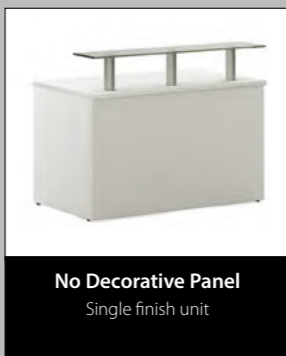

Single Decorative Panel (-SP)
Reception unit with single panel.
Supplied with vertical wood grain

No Decorative Panel
Single finish unit.