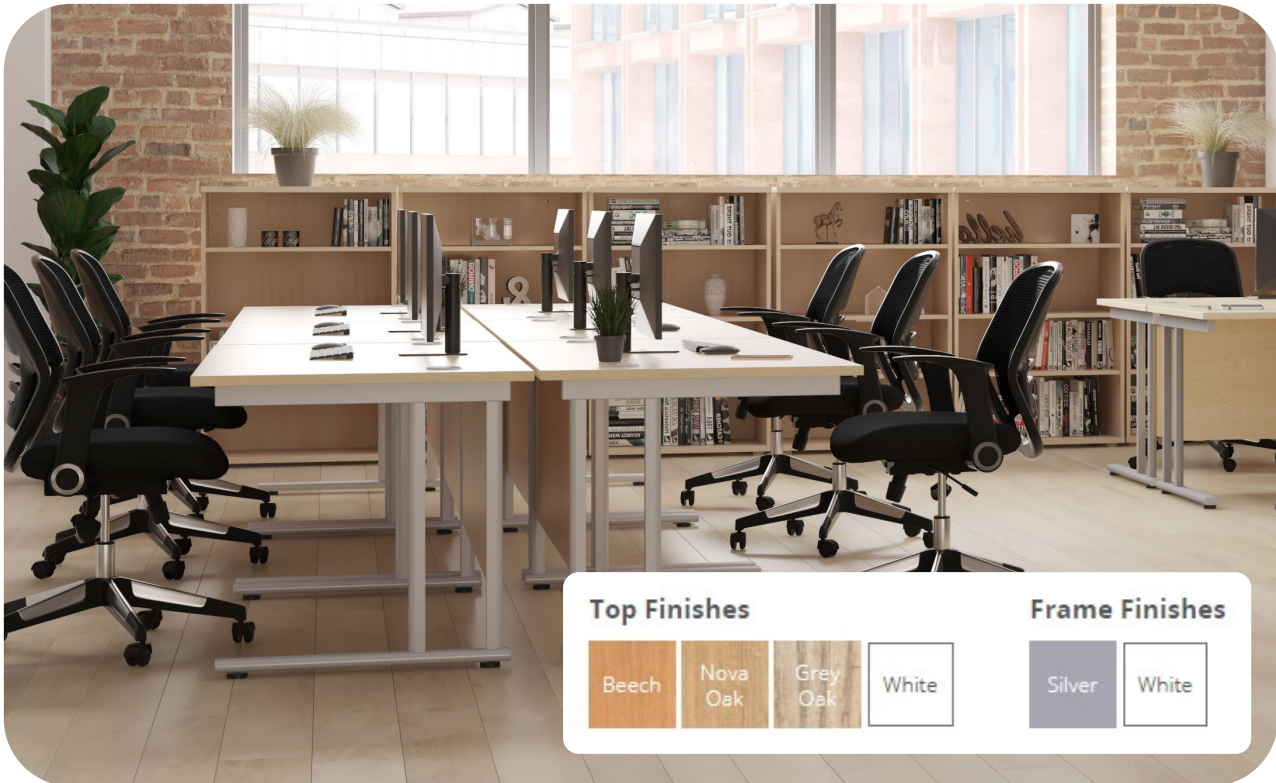

ALPHA GUIDE 2023

Top Finishes

Frame Finishes

A cost-effective workstation range with white or silver cantilever legs and a range of wooden desktop finishes. Grey cable ports supplied as standard. Adjustable feet for levelling on uneven floors.