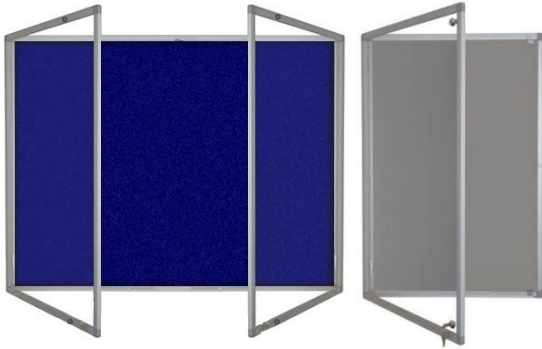

SAFE DISPLAY TAMPERPROOF NOTICEBOARDS PREMIER FELT, INTERIOR USE ONLY

CODE	DOORS	SIZE
PSD0906F	SINGLE	900 X 600MM
PSD1209F	SINGLE	1200 X 900MM
PSD1212F	SINGLE	1200 X 1200MM
PSD1512F	DOUBLE	1500 X 1200MM
PSD1812F	DOUBLE	1800 X 1200MM
PSD2412F	DOUBLE	2400 X 1200MM